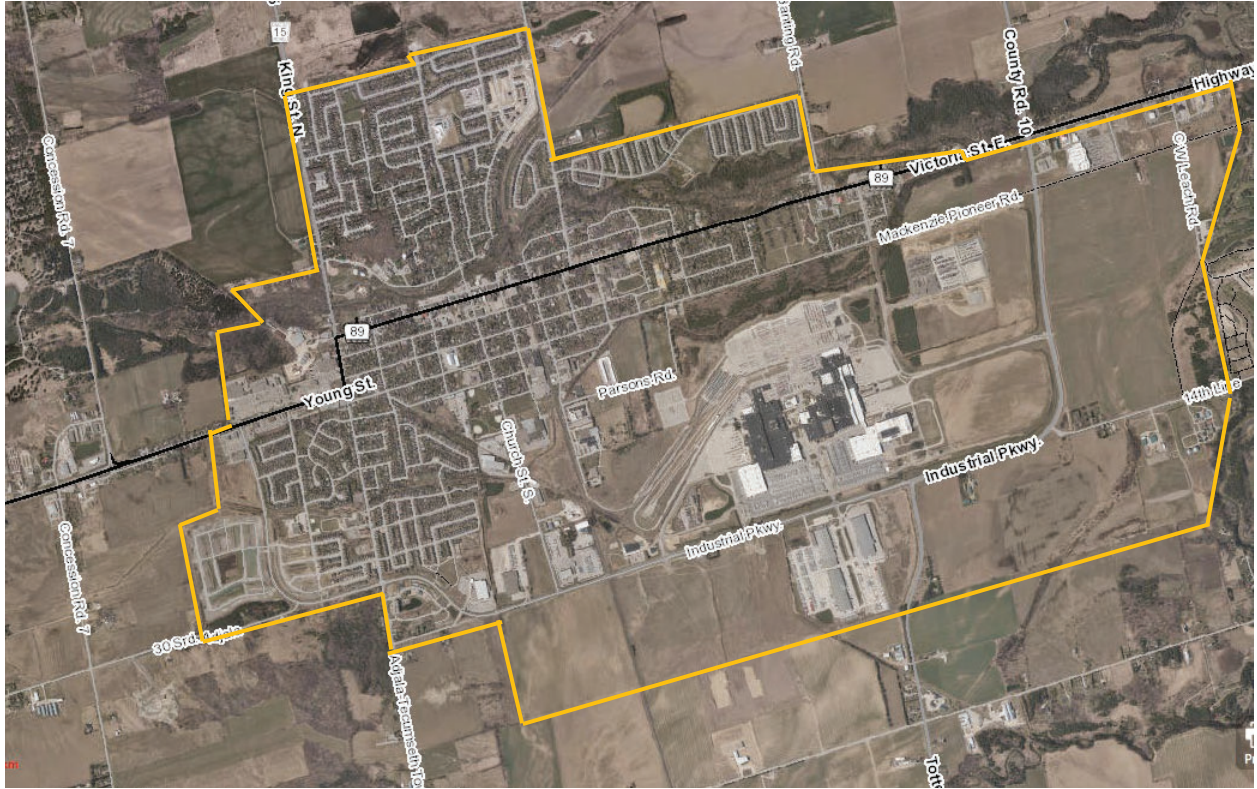

**Schedule A
Community Improvement Project Area**

Alliston CIP Project Area

Beeton CIP Project Area

Tottenham CIP Project Area

Note: The CIP Project Area applies to all lands within the Settlement Area Boundaries of Alliston, Beeton and Tottenham. These maps are reference only. Where there is a discrepancy between these maps and the Town's Community Improvement Project Area By-law No. 2021-026, the By-law shall be deemed correct.