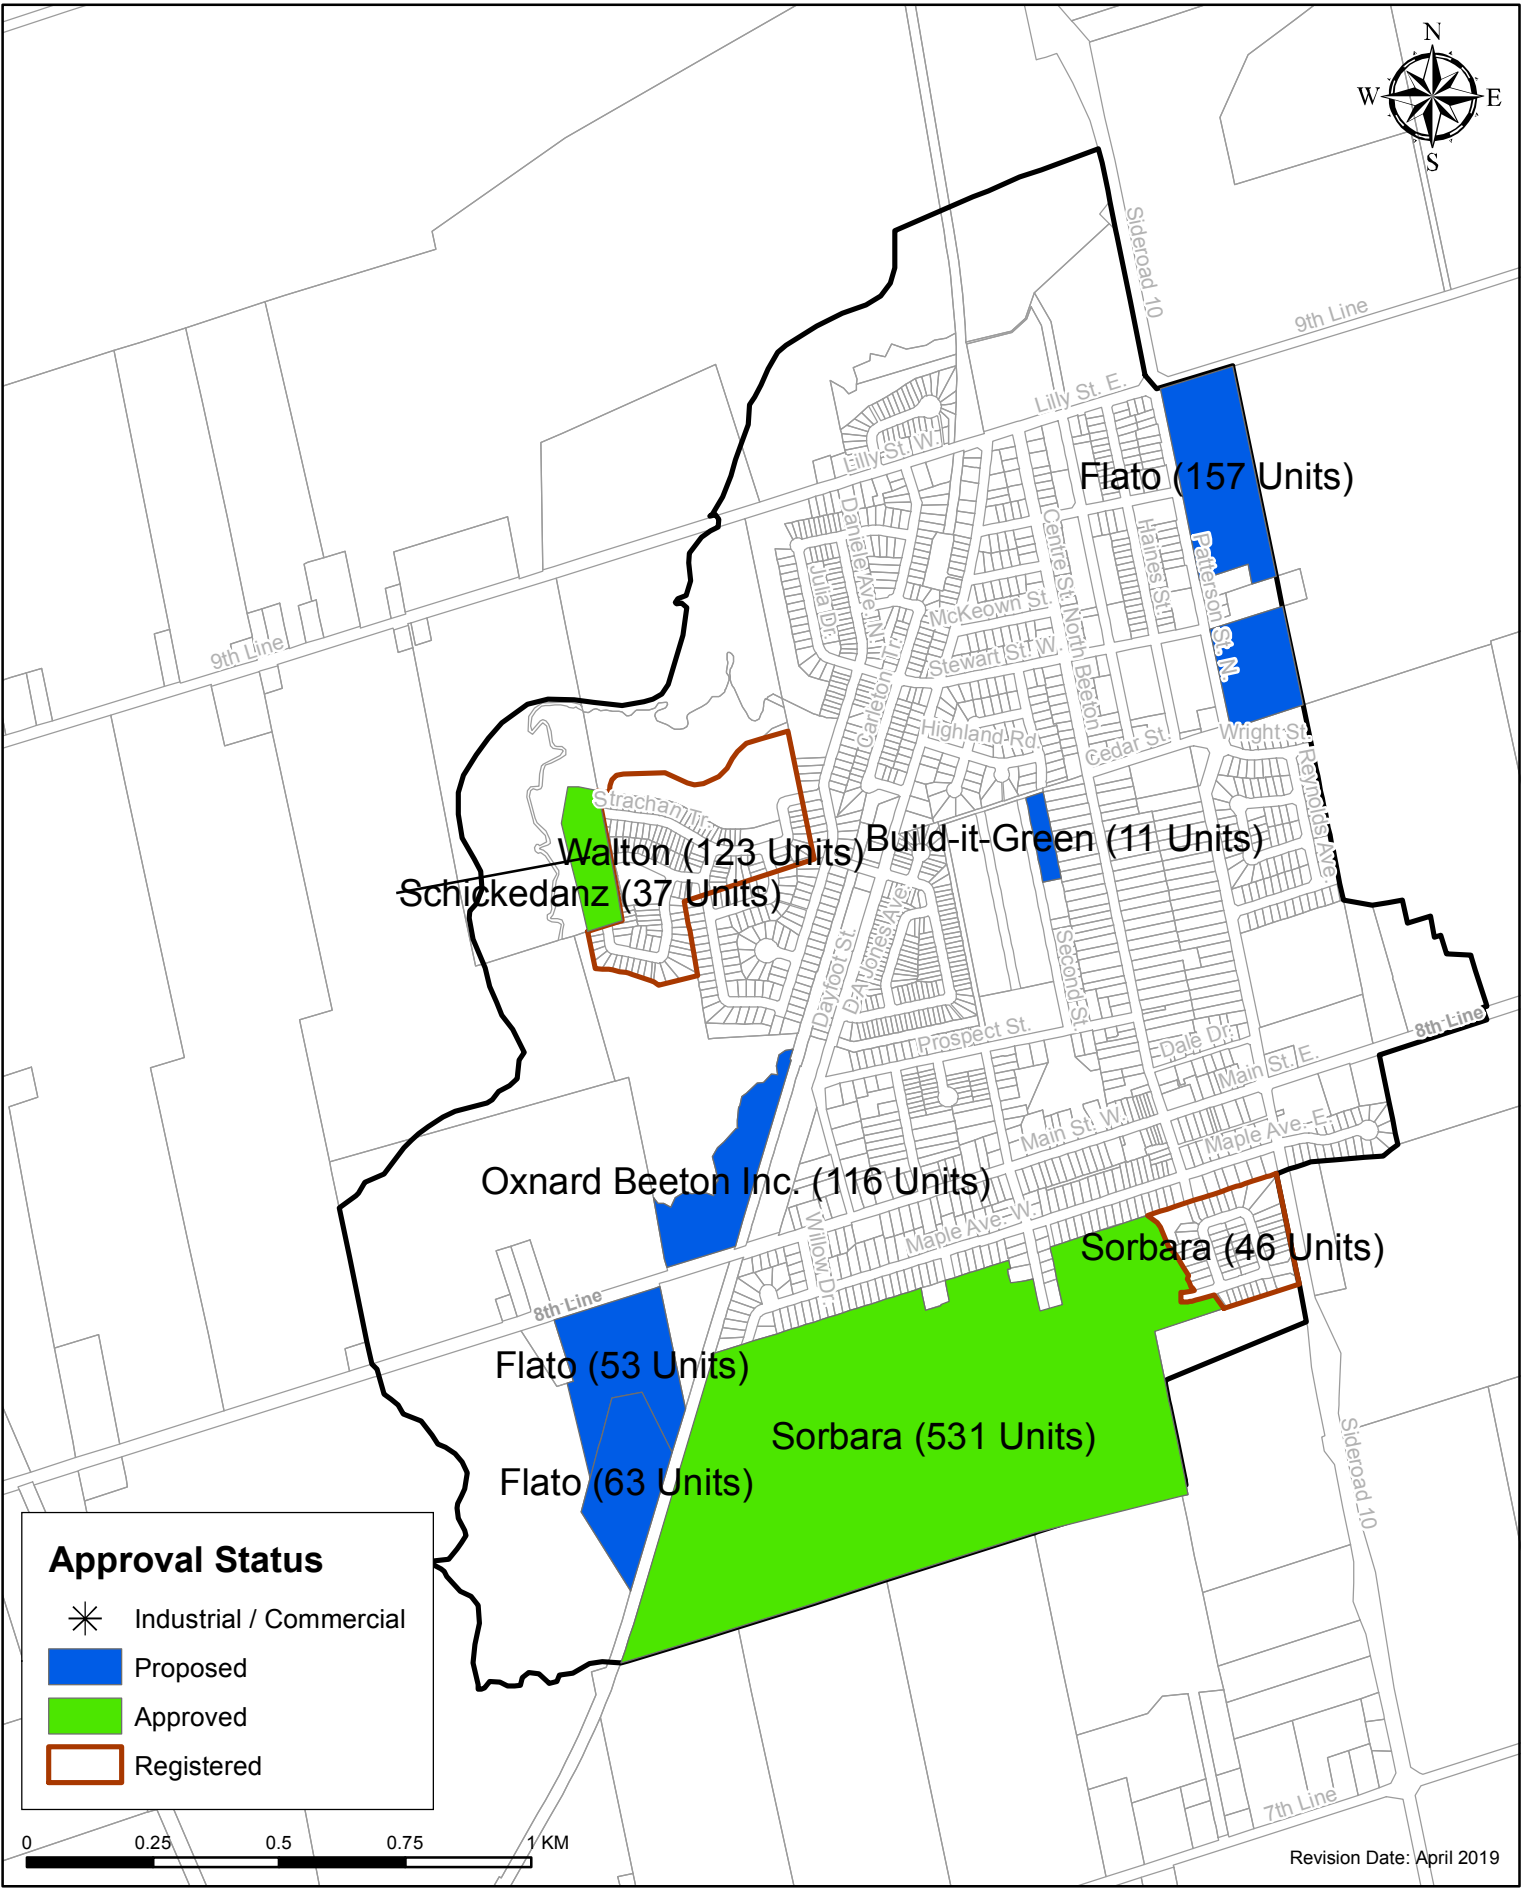

Beeton Subdivision Development

Approval Status

- * Industrial / Commercial
- Blue Box: Proposed
- Green Box: Approved
- Orange Box: Registered