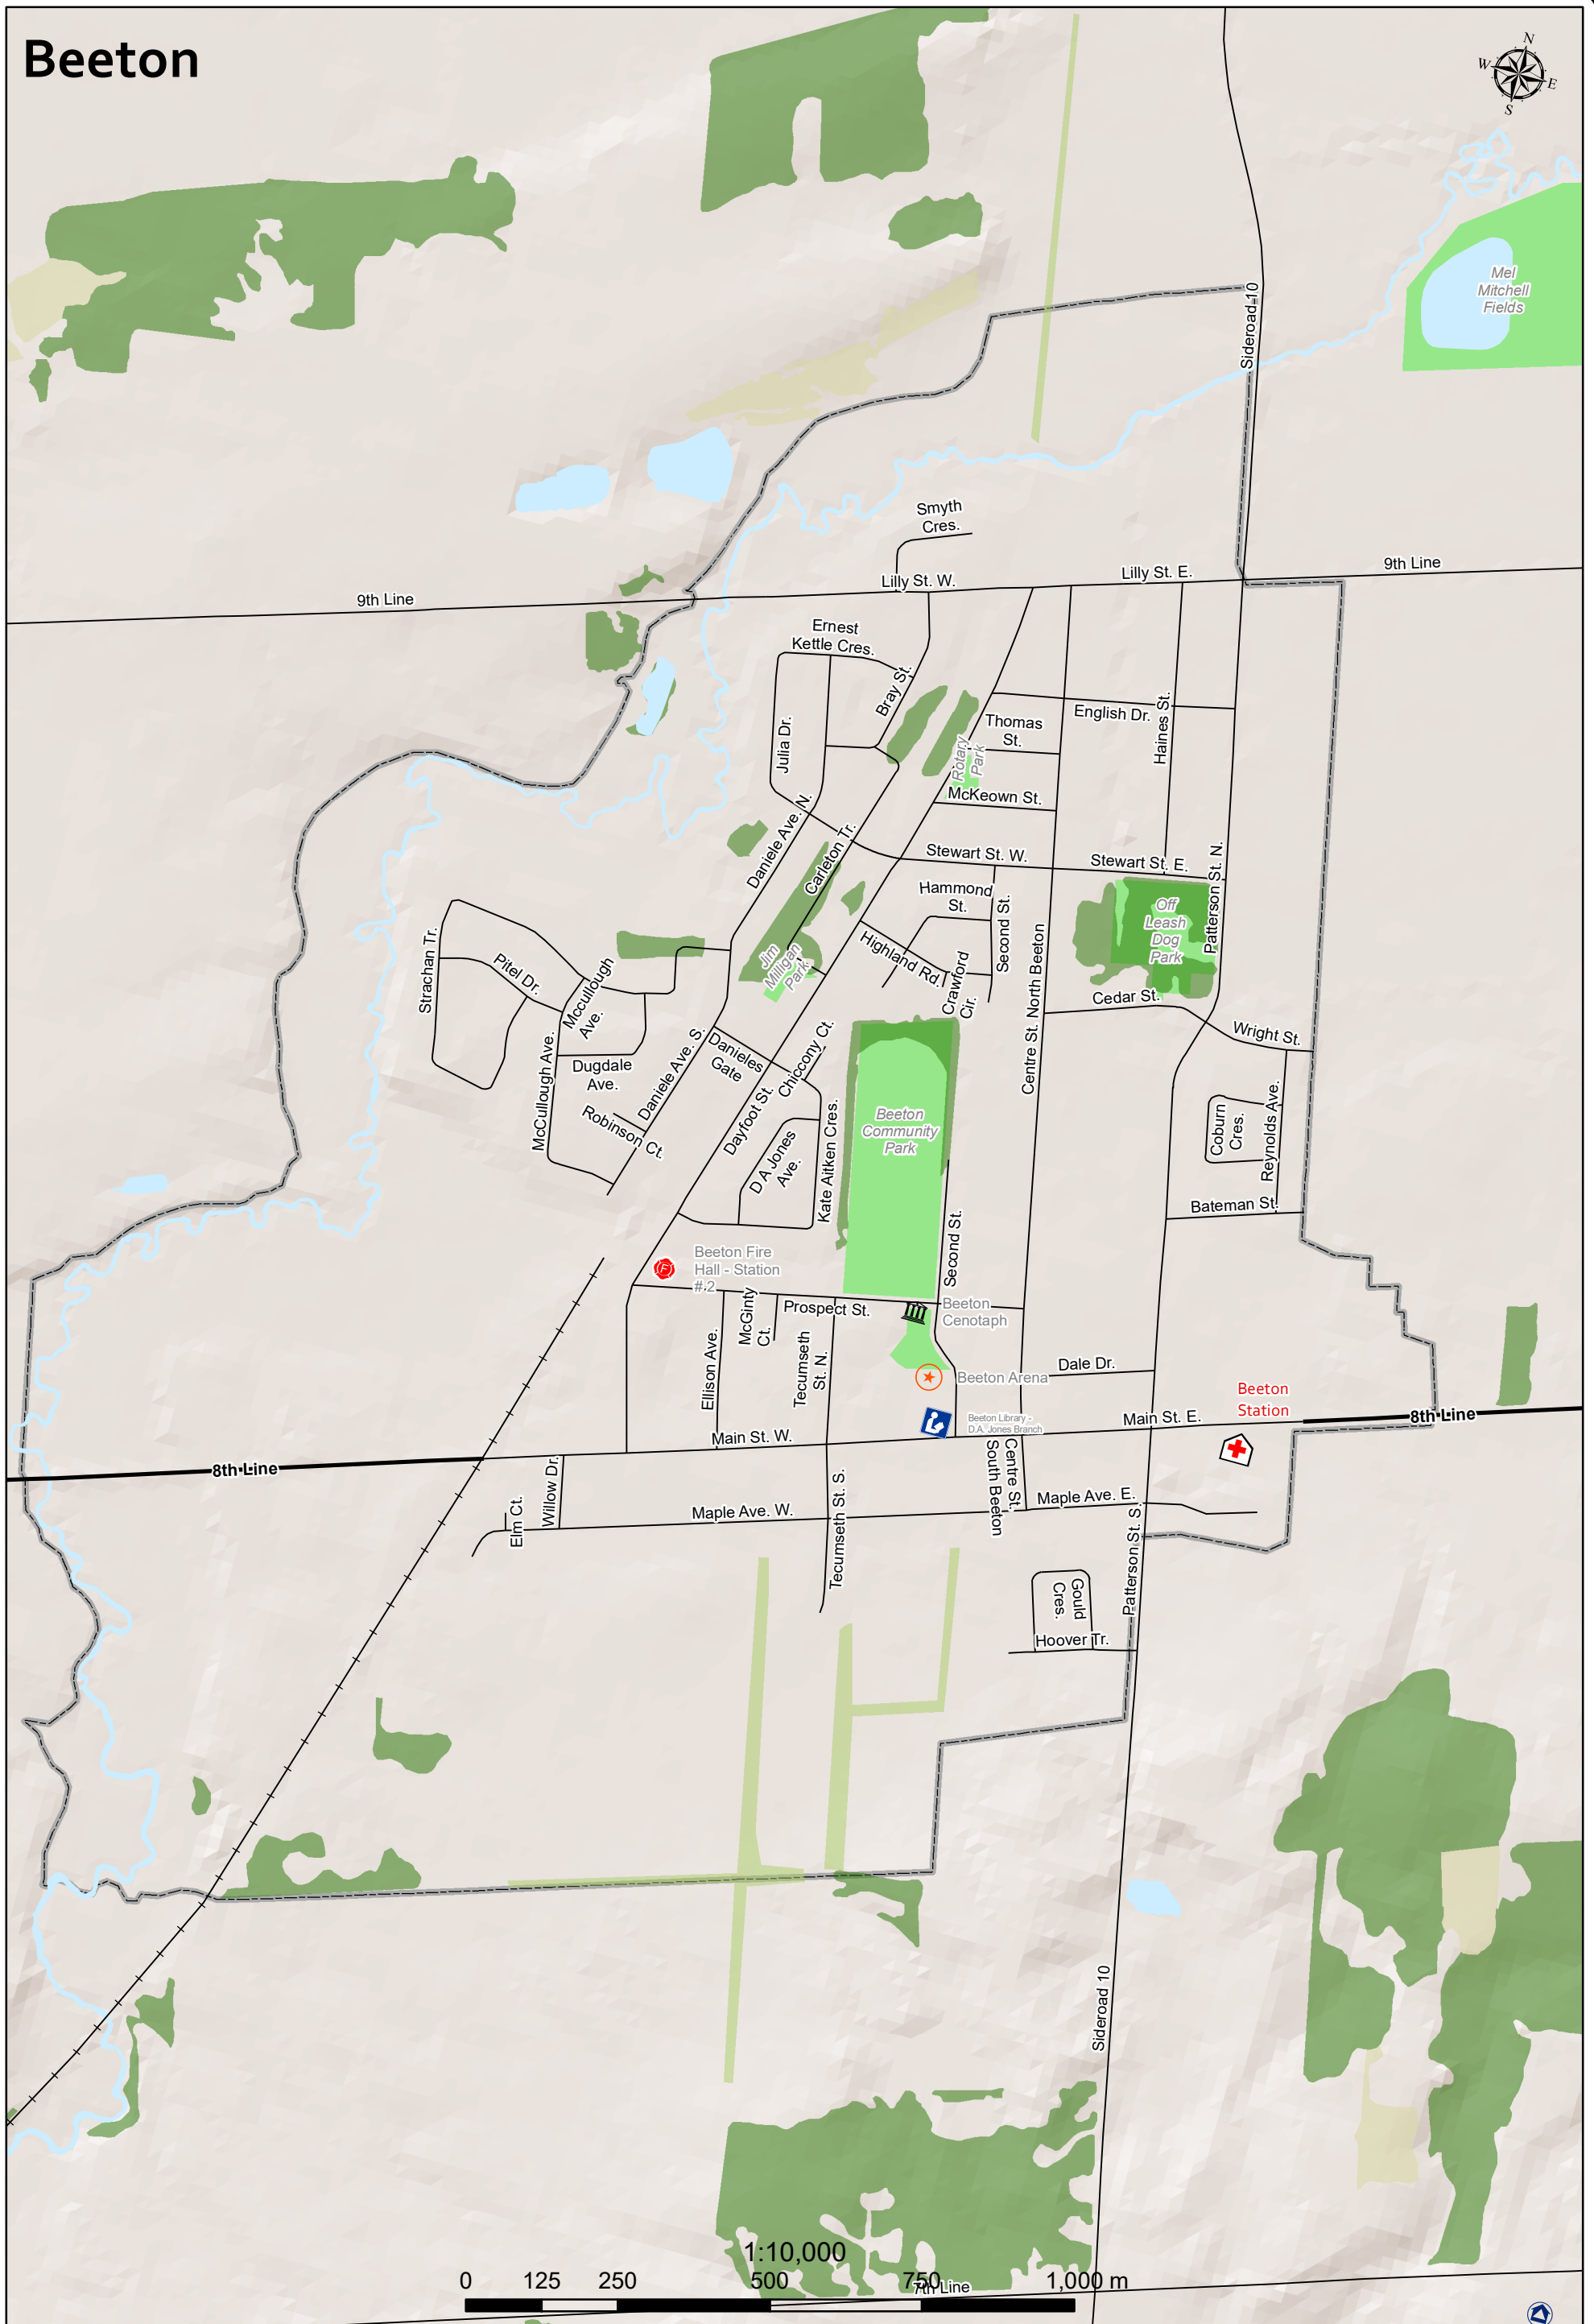

Beeton

1:10,000

Legend

- | | | | |
|---------------------|--------------------|----------------|------------|
| Town Facility | Police Station | Local Road | Waterbody |
| Firehall | Paramedic Station | County Road | Woodland |
| Hospital | Railway | Urban Boundary | Hedgerow |
| Recreation Facility | Provincial Highway | Community Park | Plantation |

This map, either in whole or in part, may not be reproduced without the written authority from © The Town of New Tecumseth.
 Produced (in part) under licence from:
 © The Corporation of the County of Simcoe;
 © Her Majesty the Queen in Right of Canada, Department of Natural Resources;
 © Queens Printer, Ontario Ministry of Natural Resources;
 © Teranet Enterprises Inc. and its suppliers;
 © Members of the Ontario Geospatial Data Exchange.
 All rights reserved.

THIS IS NOT A PLAN OF SURVEY.

Produced by the Town of New Tecumseth, 2021.