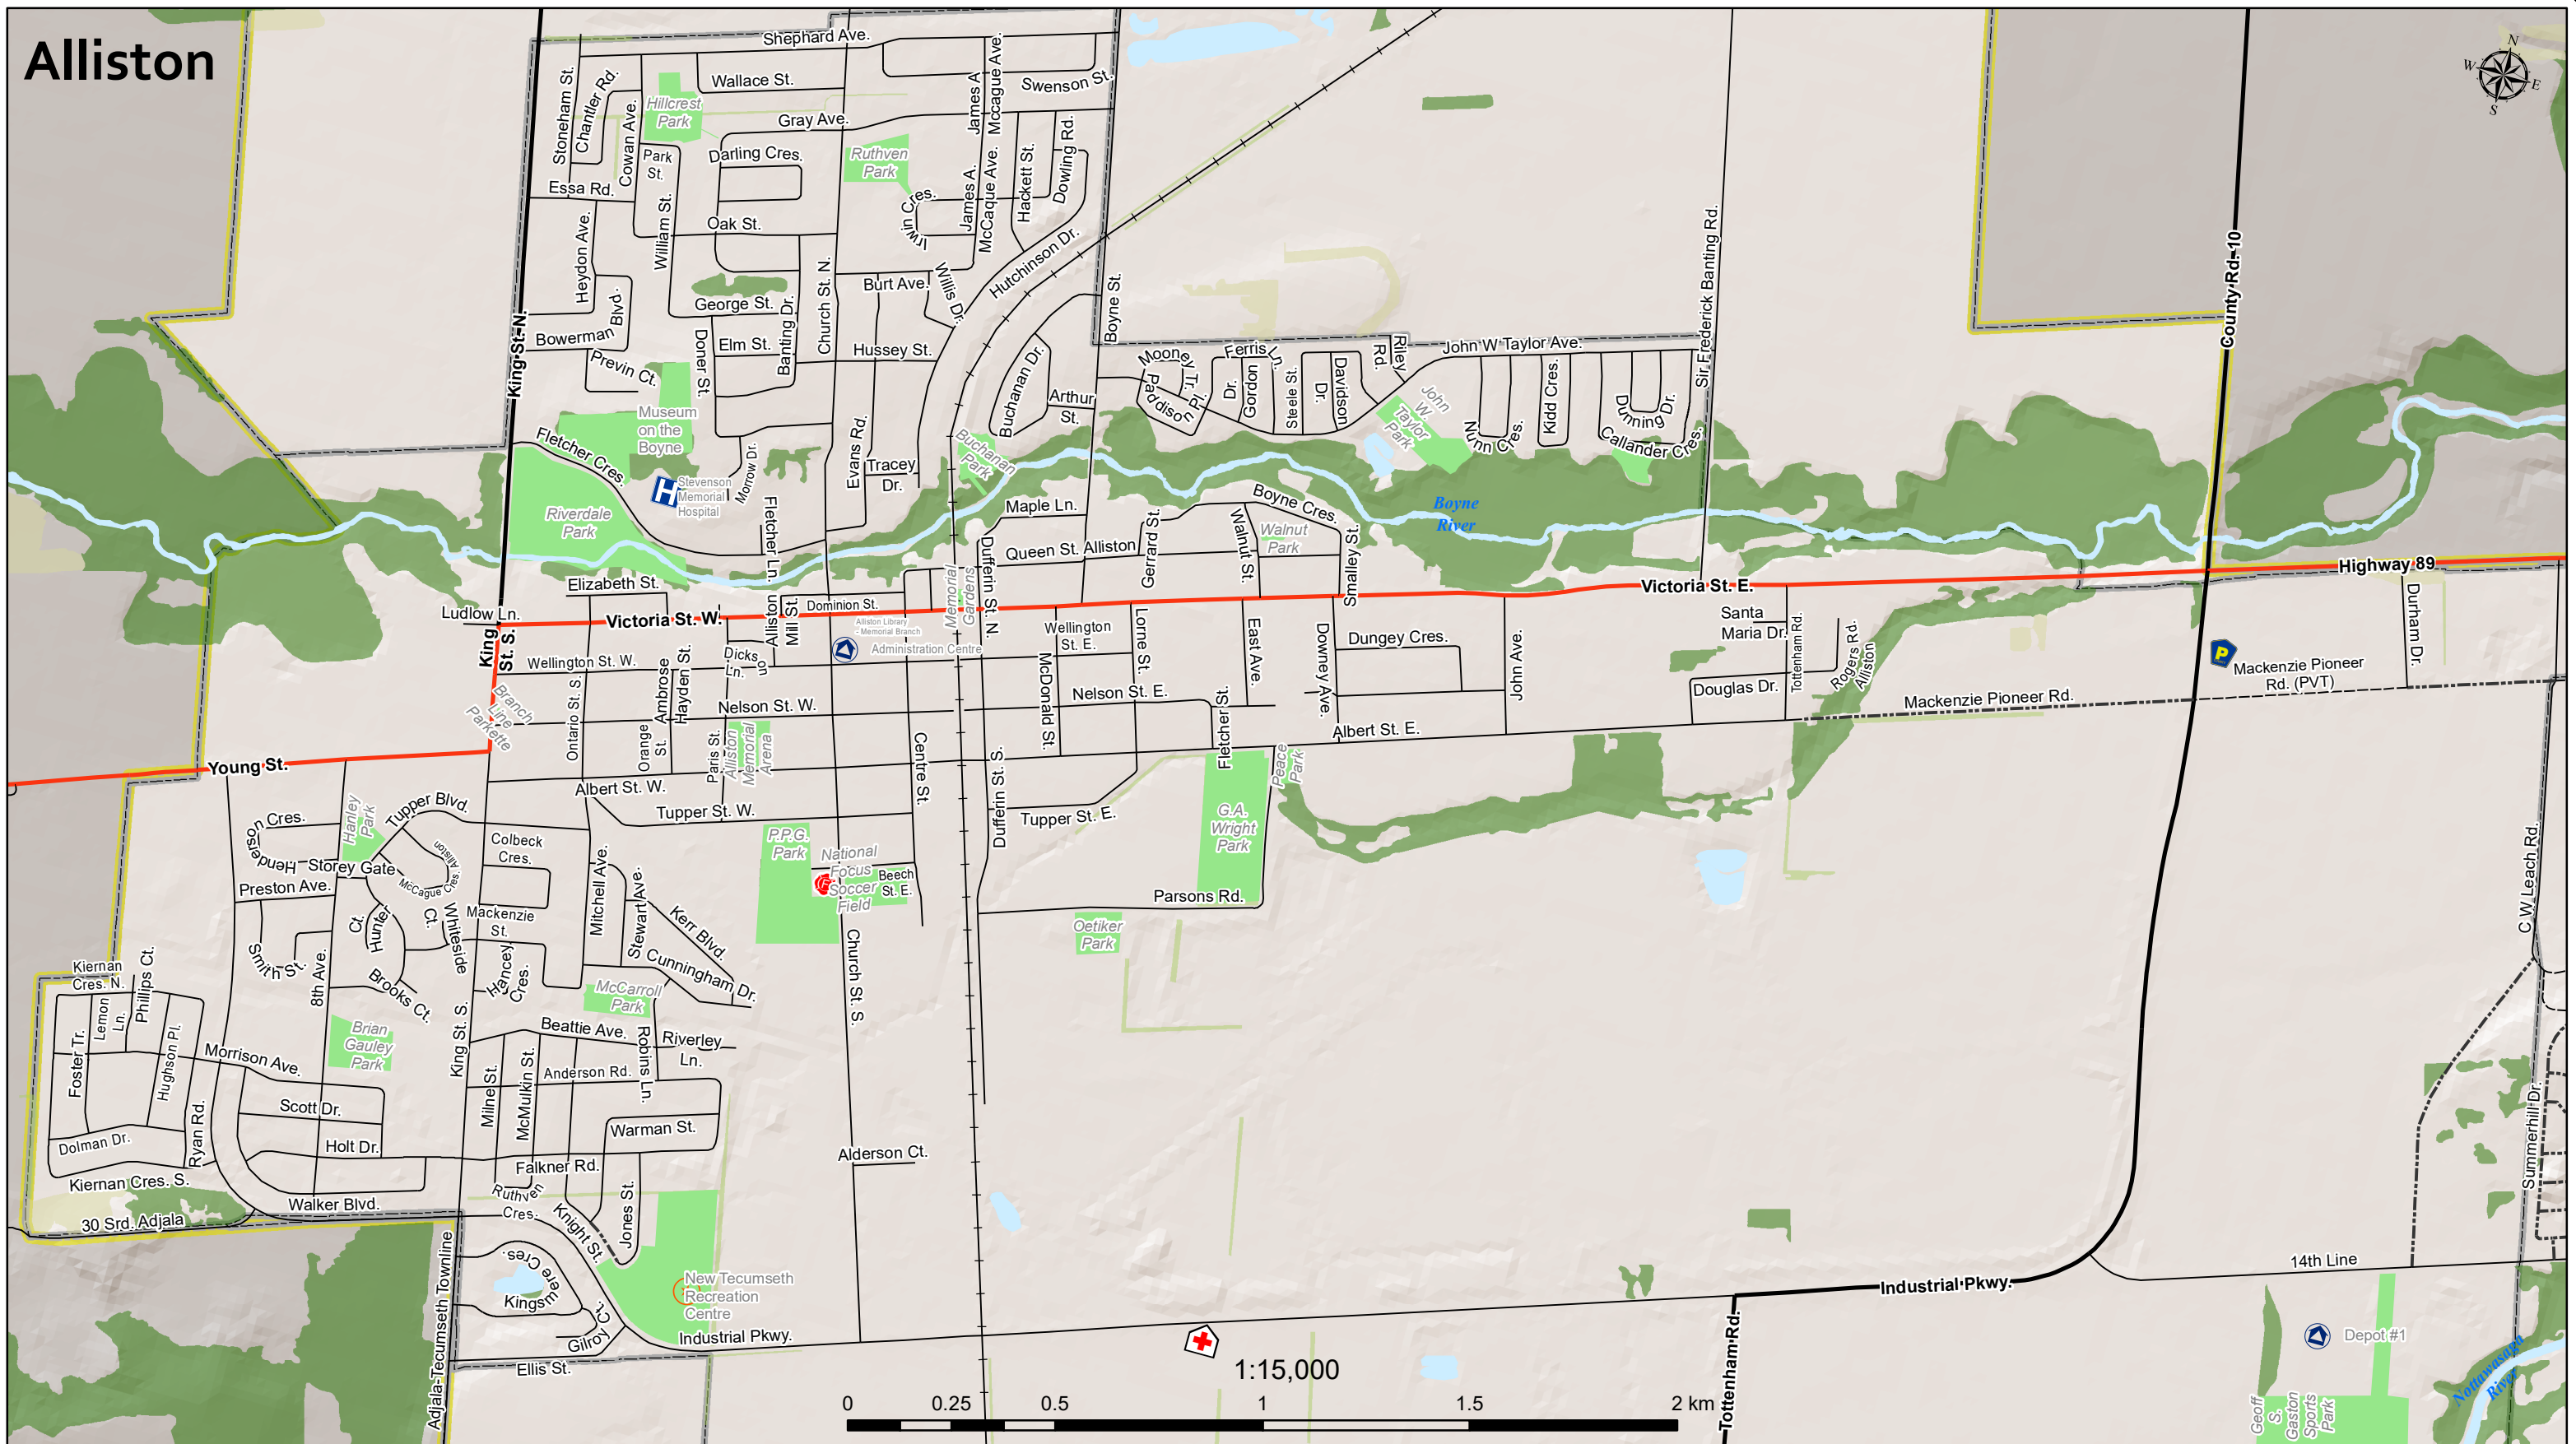

Alliston

Legend			
	Town Facility		Recreation Facility
	Firehall		Police Station
	Hospital		Paramedic Station
	Railway		Local Road
	Provincial Highway		Private Road
	County Road		Community Park
	Waterbody		Urban Boundary
	Woodland		Municipal Boundary
	Hedgerow		Plantation

This map, either in whole or in part, may not be reproduced without the written authority from © The Town of New Tecumseth.
 Produced (in part) under licence from:
 © The Corporation of the County of Simcoe;
 © Her Majesty the Queen in Right of Canada, Department of Natural Resources;
 © Queens Printer, Ontario Ministry of Natural Resources;
 © Teranet Enterprises Inc. and its suppliers;
 © Members of the Ontario Geospatial Data Exchange.
 All rights reserved.

THIS IS NOT A PLAN OF SURVEY.
 Produced by the Town of New Tecumseth, 2022