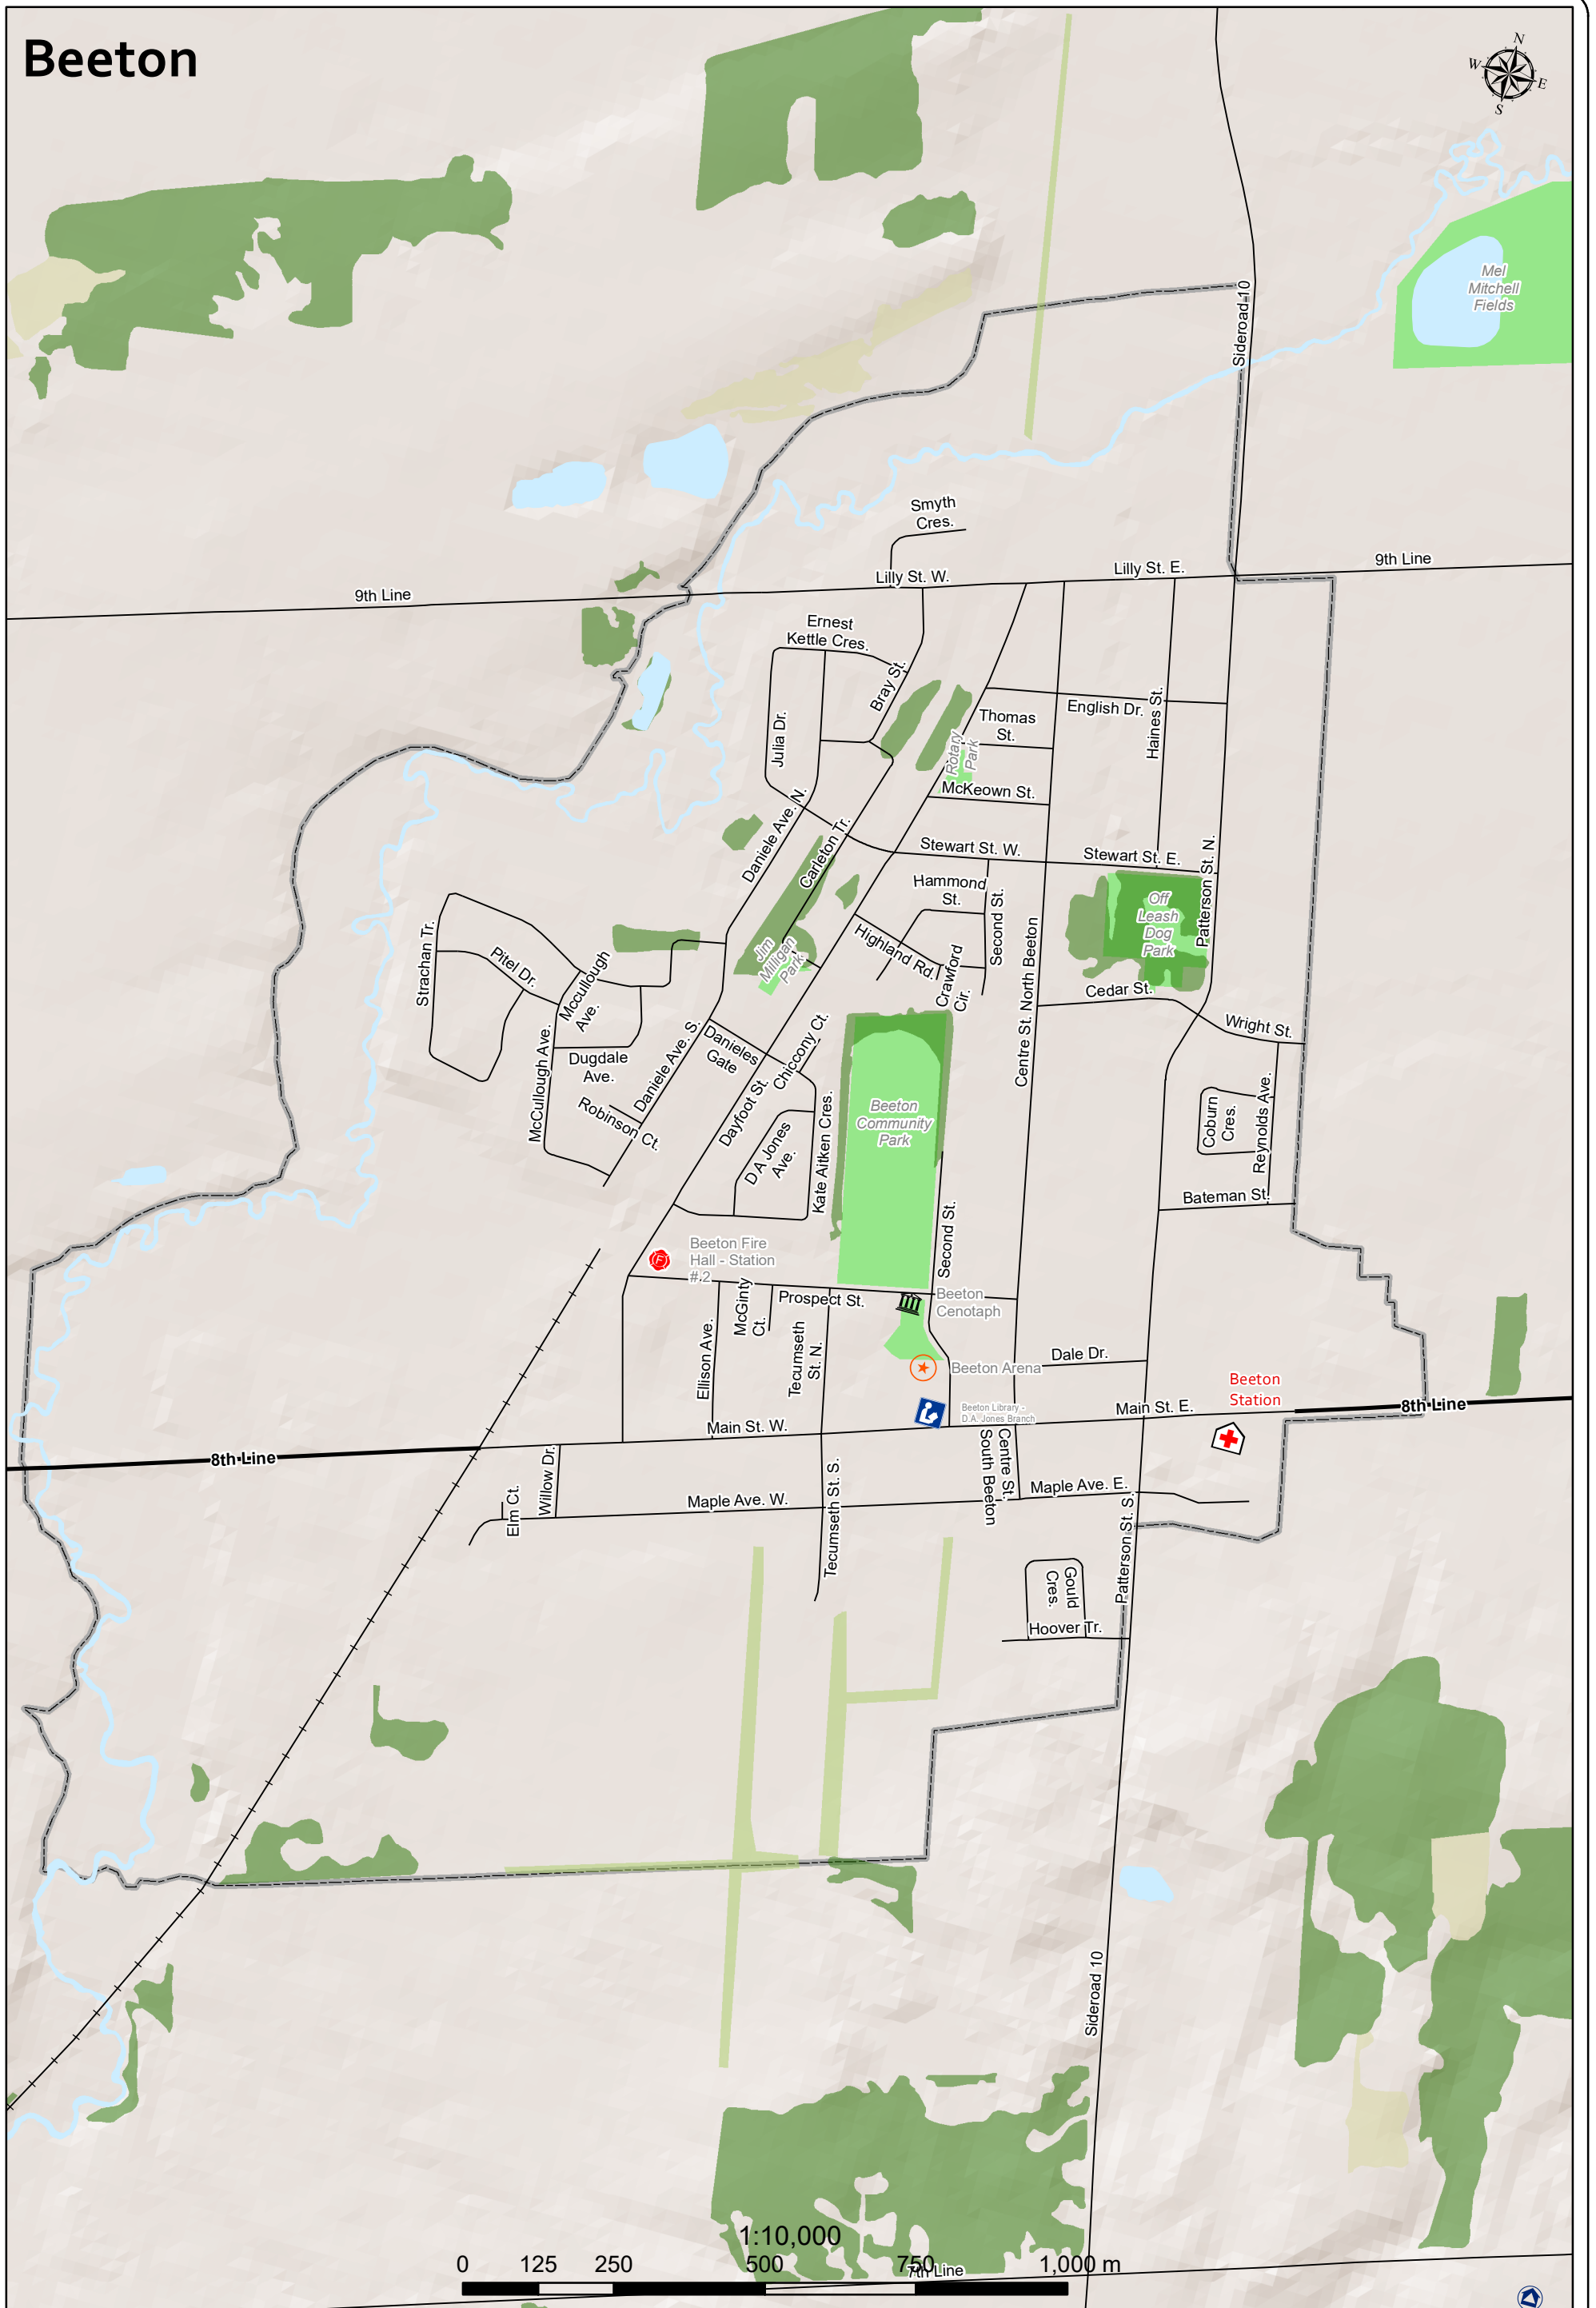

Beeton

Legend

- | | | | |
|---------------------|--------------------|----------------|------------|
| Town Facility | Police Station | Local Road | Waterbody |
| Firehall | Paramedic Station | County Road | Woodland |
| Hospital | Railway | Urban Boundary | Hedgerow |
| Recreation Facility | Provincial Highway | Community Park | Plantation |

This map, either in whole or in part, may not be reproduced without the written authority from © The Town of New Tecumseth.
 Produced (in part) under licence from:
 © The Corporation of the County of Simcoe;
 © Her Majesty the Queen in Right of Canada, Department of Natural Resources;
 © Queens Printer, Ontario Ministry of Natural Resources;
 © Teranet Enterprises Inc. and its suppliers;
 © Members of the Ontario Geospatial Data Exchange.
 All rights reserved.

THIS IS NOT A PLAN OF SURVEY.

Produced by the Town of New Tecumseth, 2020.