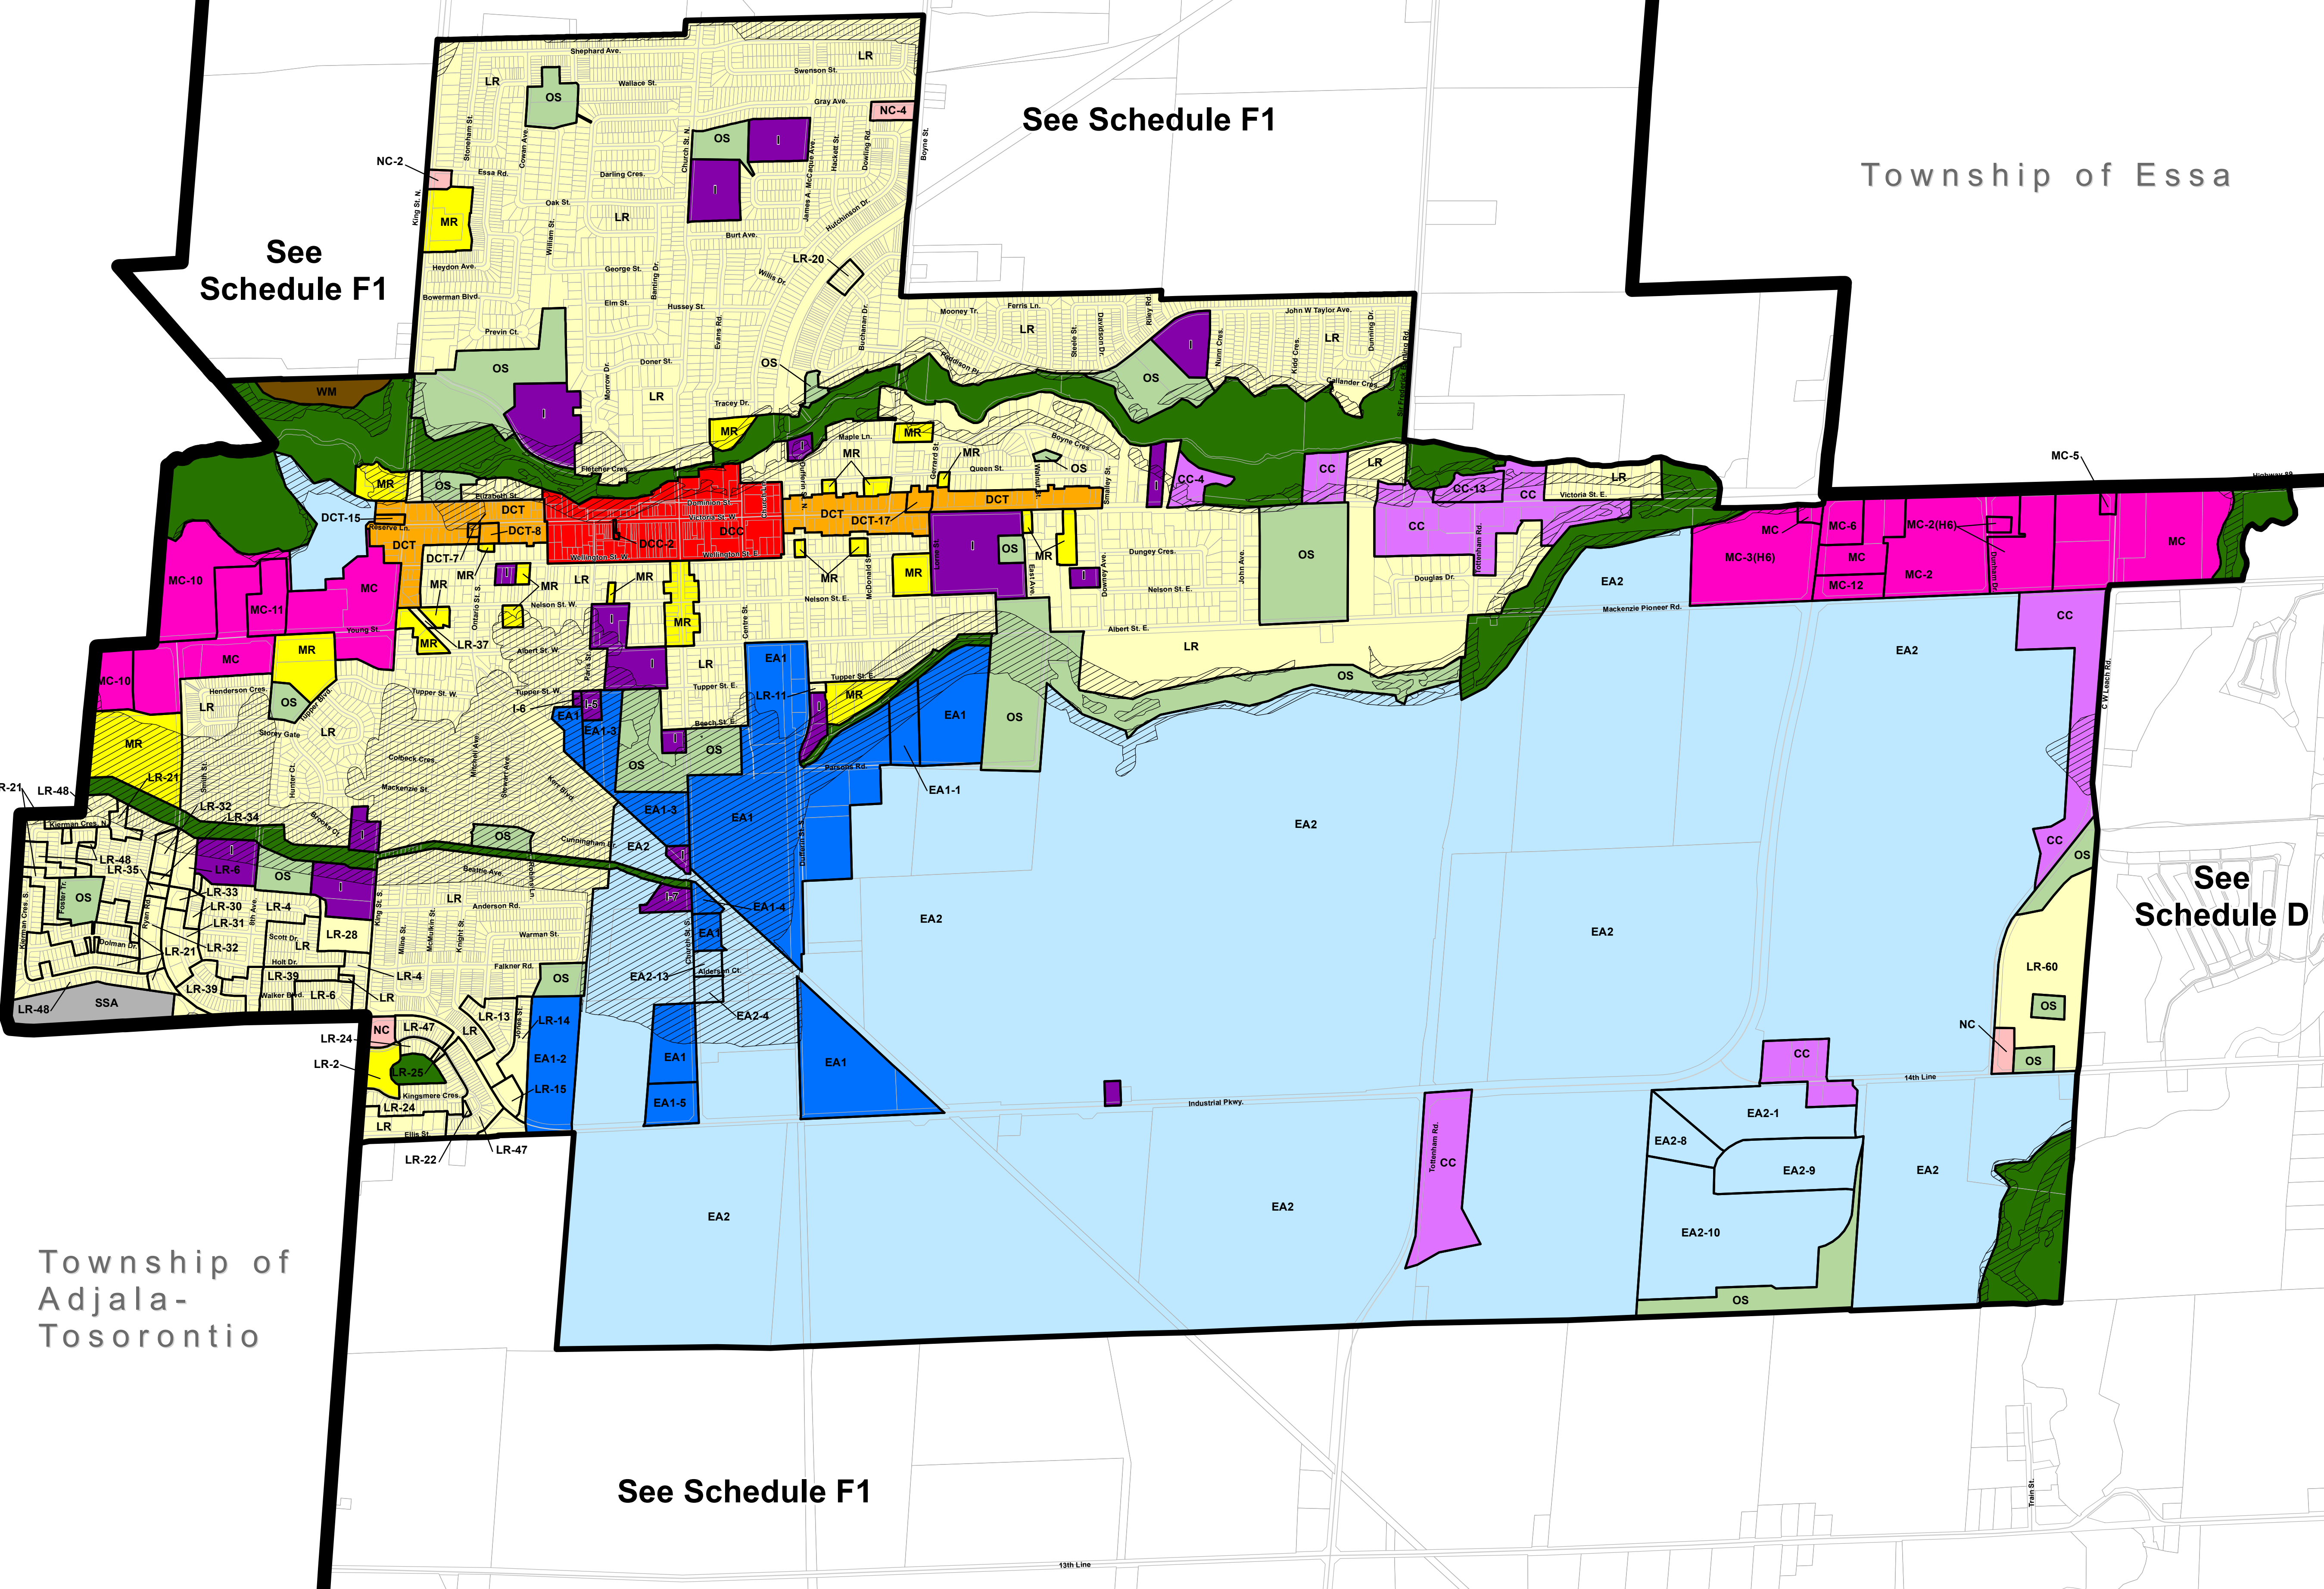

Township of Adjala-Tosorontio

Township of Essa

Township of Adjala-Tosorontio

- LR - Low-Rise Residential
- MR - Mid-Rise Residential
- NC - Neighbourhood Centre
- I - Institutional
- OS - Open Space
- EP - Environmental Protection
- DCC - Downtown Core Commercial
- DCT - Downtown Core Transitional
- CC - Corridor Commercial
- MC - Major Commercial
- EA1 - Employment Area One
- EA2 - Employment Area Two
- WM - Waste Management
- SSA - Special Study Area
- Subject to Environmental Protection Overlay
- Zone Boundary
- Municipal Boundary

The Planning Partnership

Settlement Area of Alliston Zoning By-law Schedule 'A'

Date: August 18, 2021

Revisions:

Scale: 1:9450