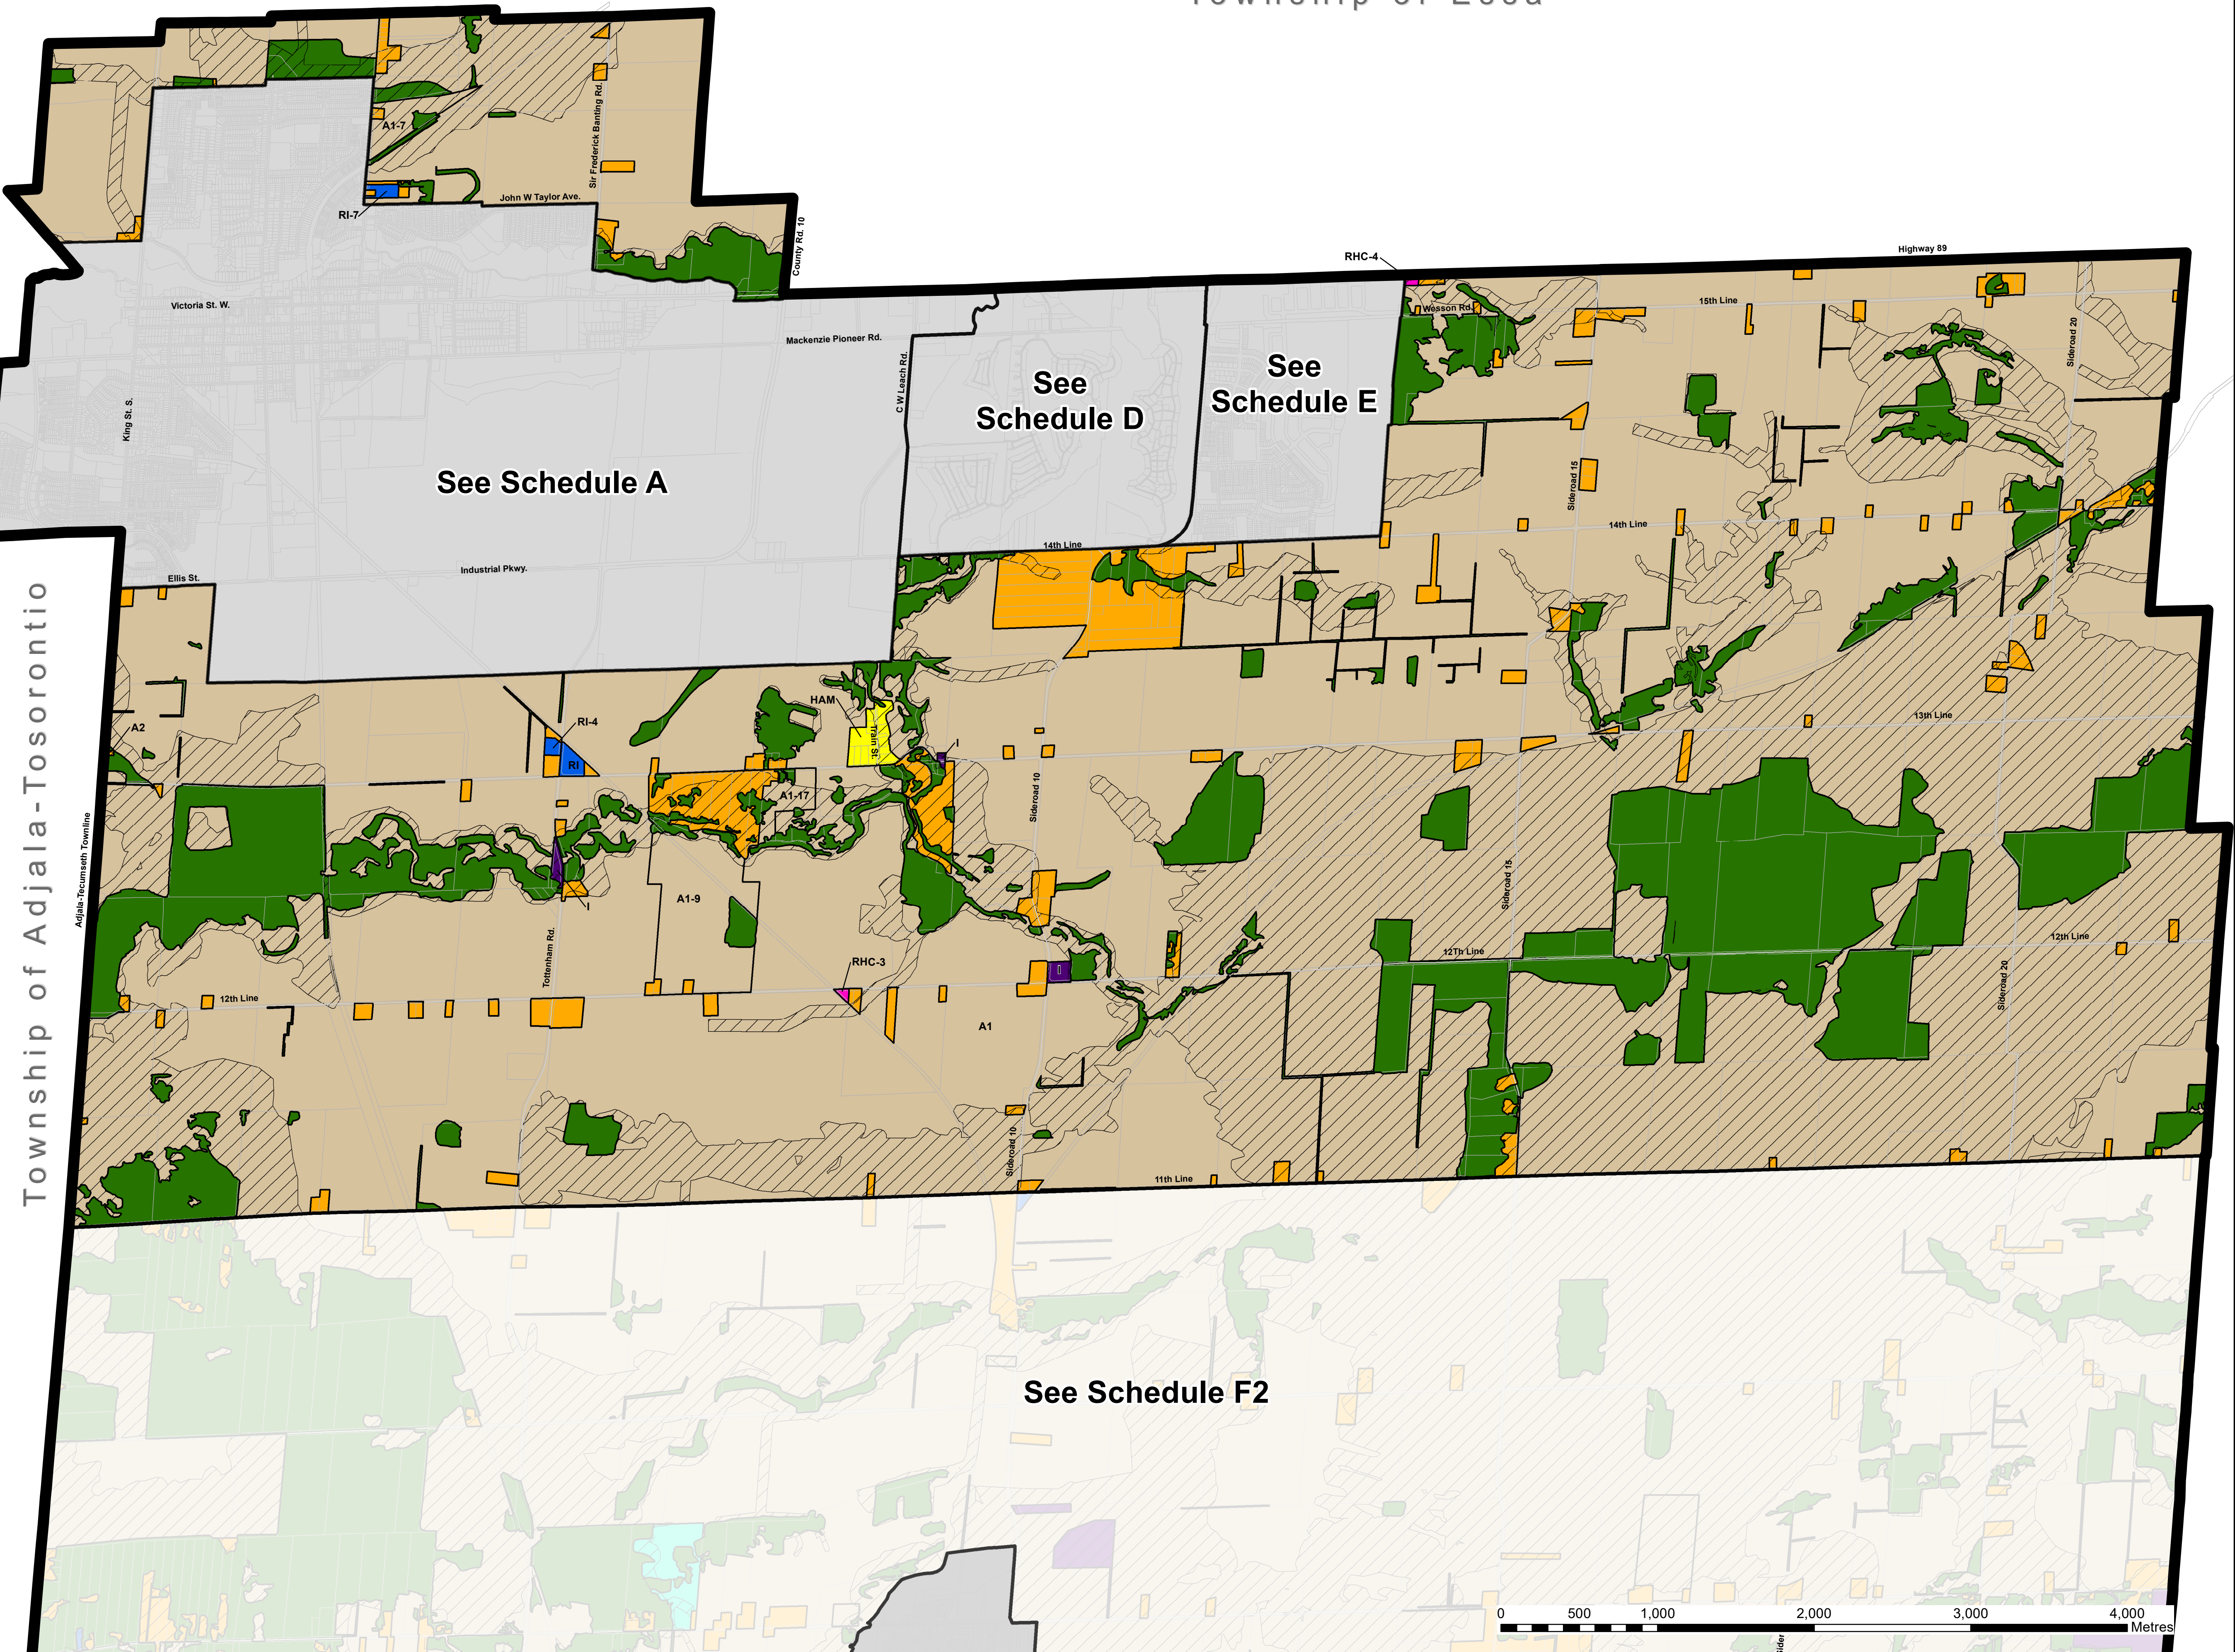

Township of Essa

- LR - Low-Rise Residential
- NC - Neighbourhood Centre
- I - Institutional
- OS - Open Space
- EP - Environmental Protection
- ROS - Recreational Open Space
- ER - Estate Residential
- HAM - Hamlet Residential
- RHC - Rural Highway Commercial
- RI - Rural Industrial
- EI - Extractive Industrial
- WM - Waste Management
- A1 - Agricultural One
- A2 - Agricultural Two
- Subject to Environmental Protection Overlay
- Zone Boundary
- Municipal Boundary

Township of Adjala-Tosorontio

The Planning Partnership

**Rural Area North
Zoning By-law
Schedule 'F1'**

Date: August 17, 2021

Revisions:

Scale: 1:20,000