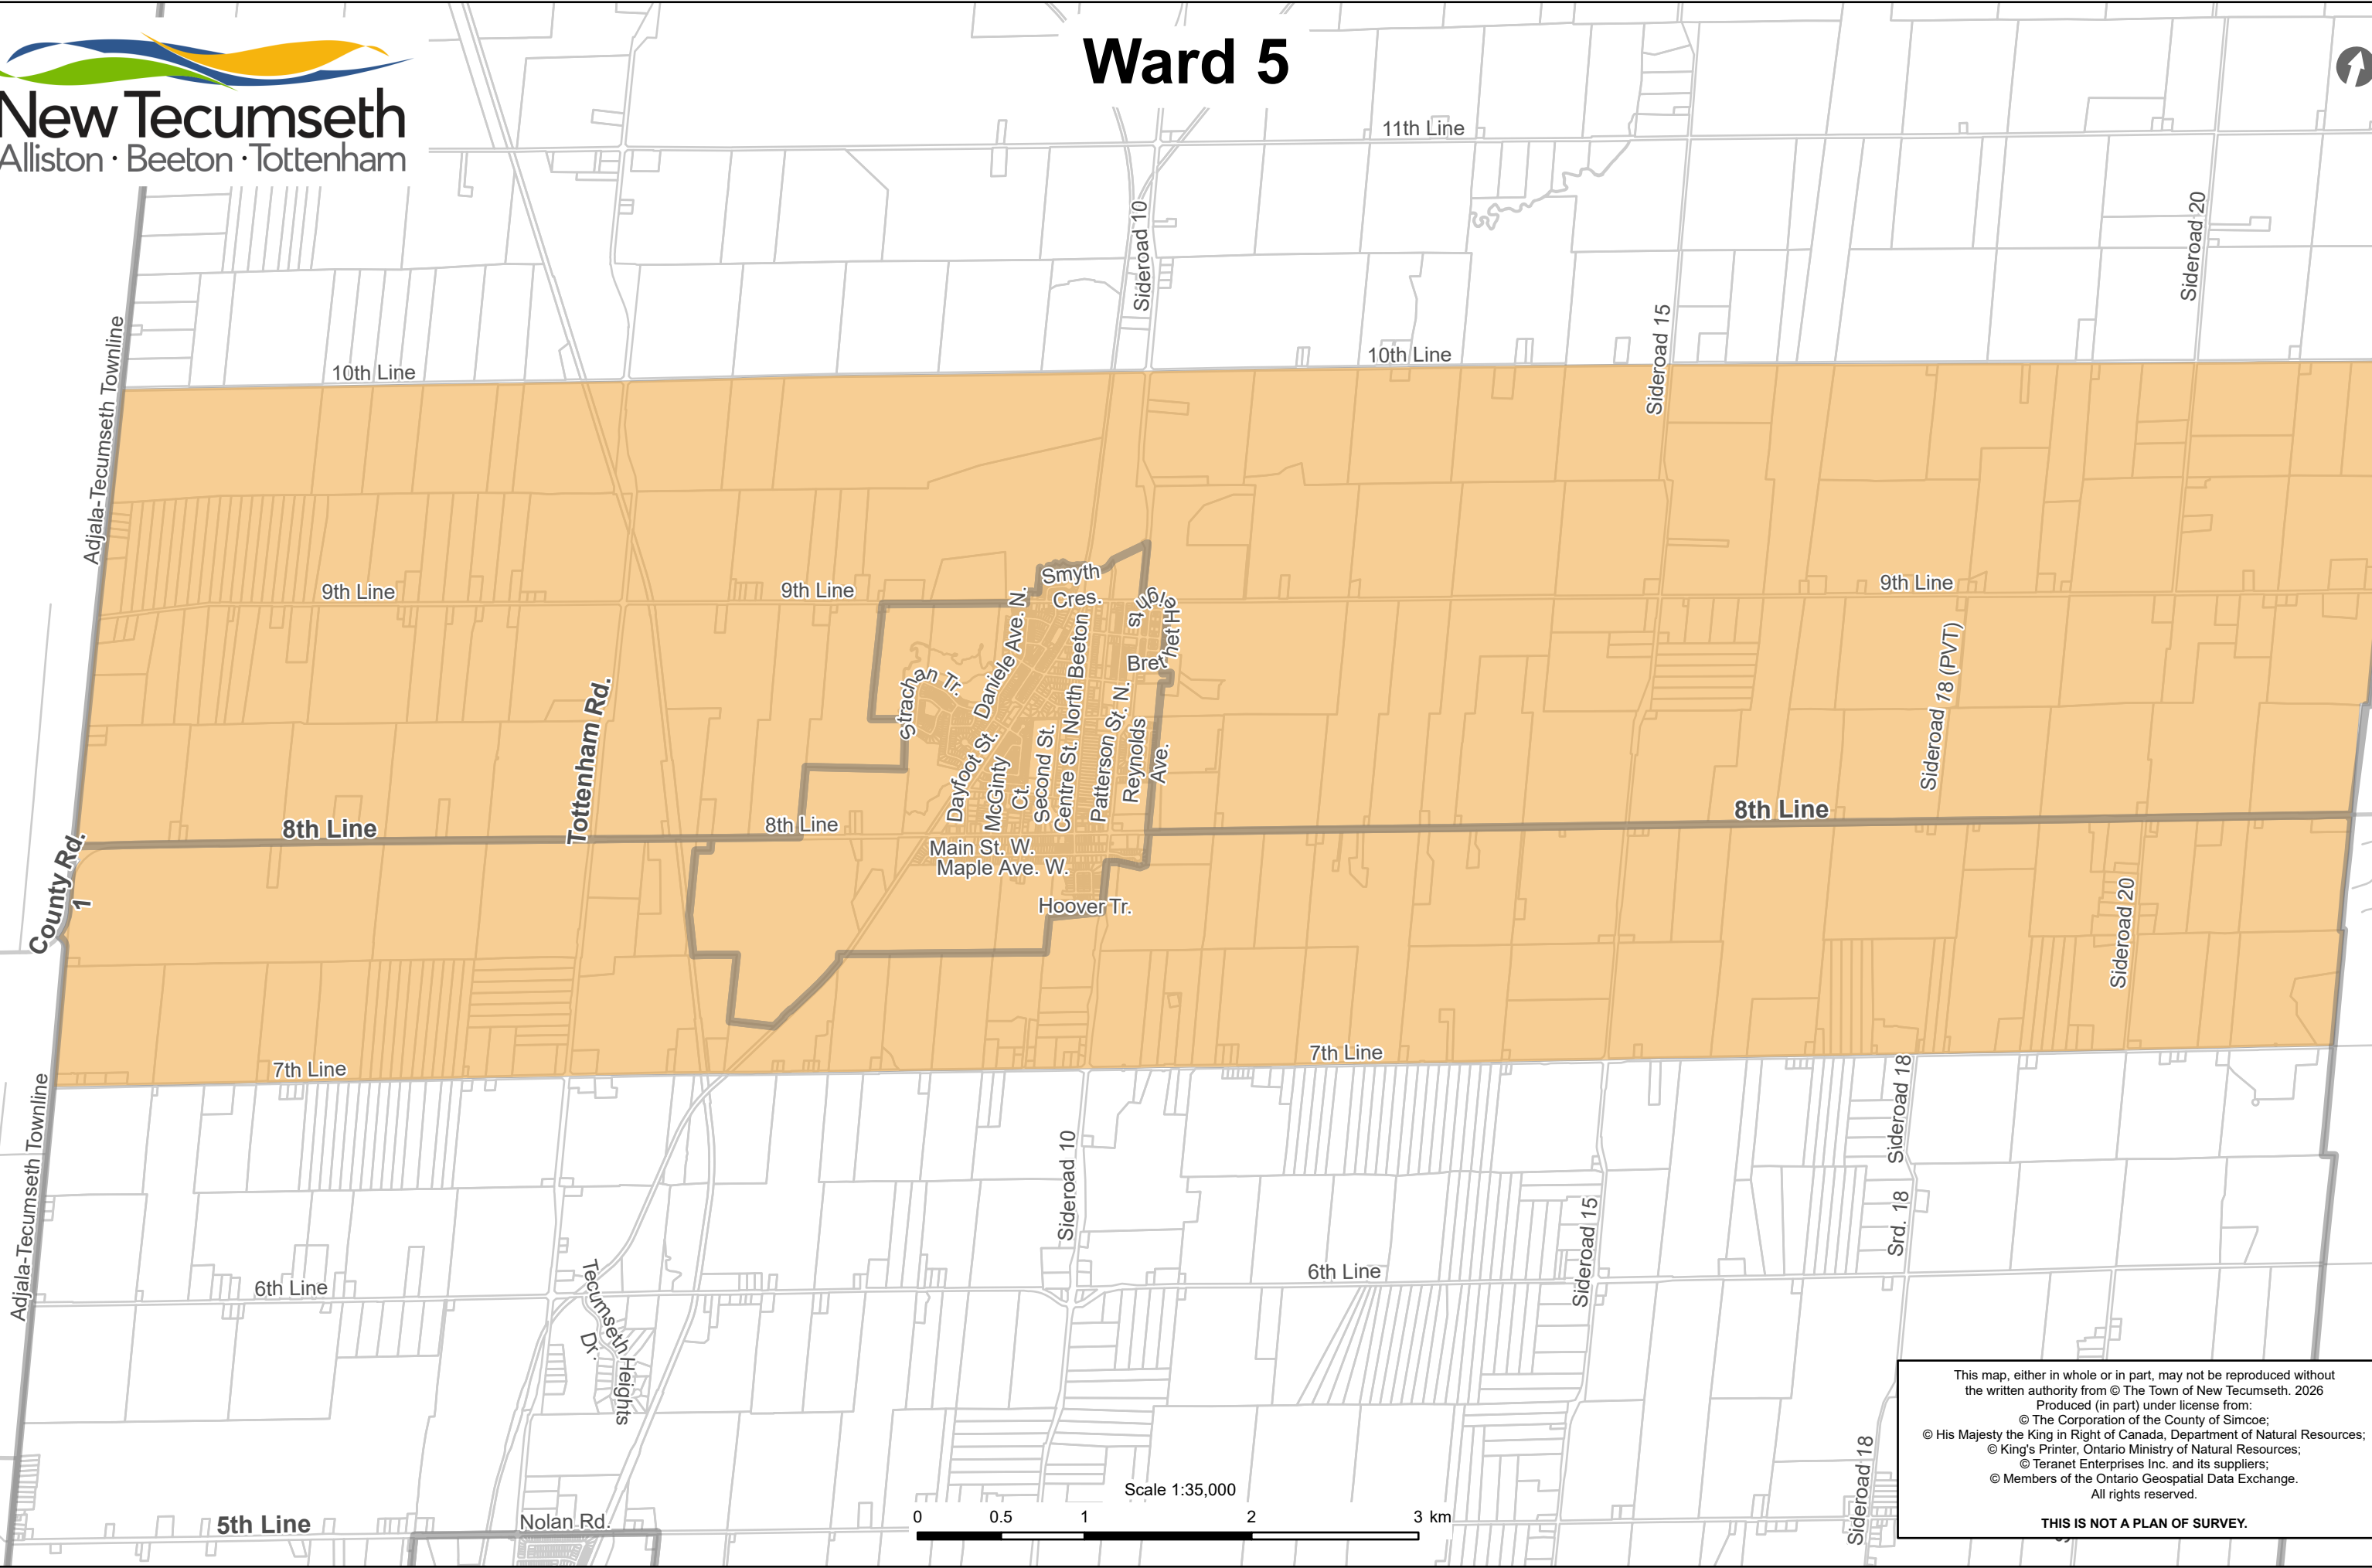

# Ward 5

This map, either in whole or in part, may not be reproduced without the written authority from © The Town of New Tecumseth, 2026  
Produced (in part) under license from:  
© The Corporation of the County of Simcoe;  
© His Majesty the King in Right of Canada, Department of Natural Resources;  
© King's Printer, Ontario Ministry of Natural Resources;  
© Teranet Enterprises Inc. and its suppliers;  
© Members of the Ontario Geospatial Data Exchange.  
All rights reserved.

**THIS IS NOT A PLAN OF SURVEY.**