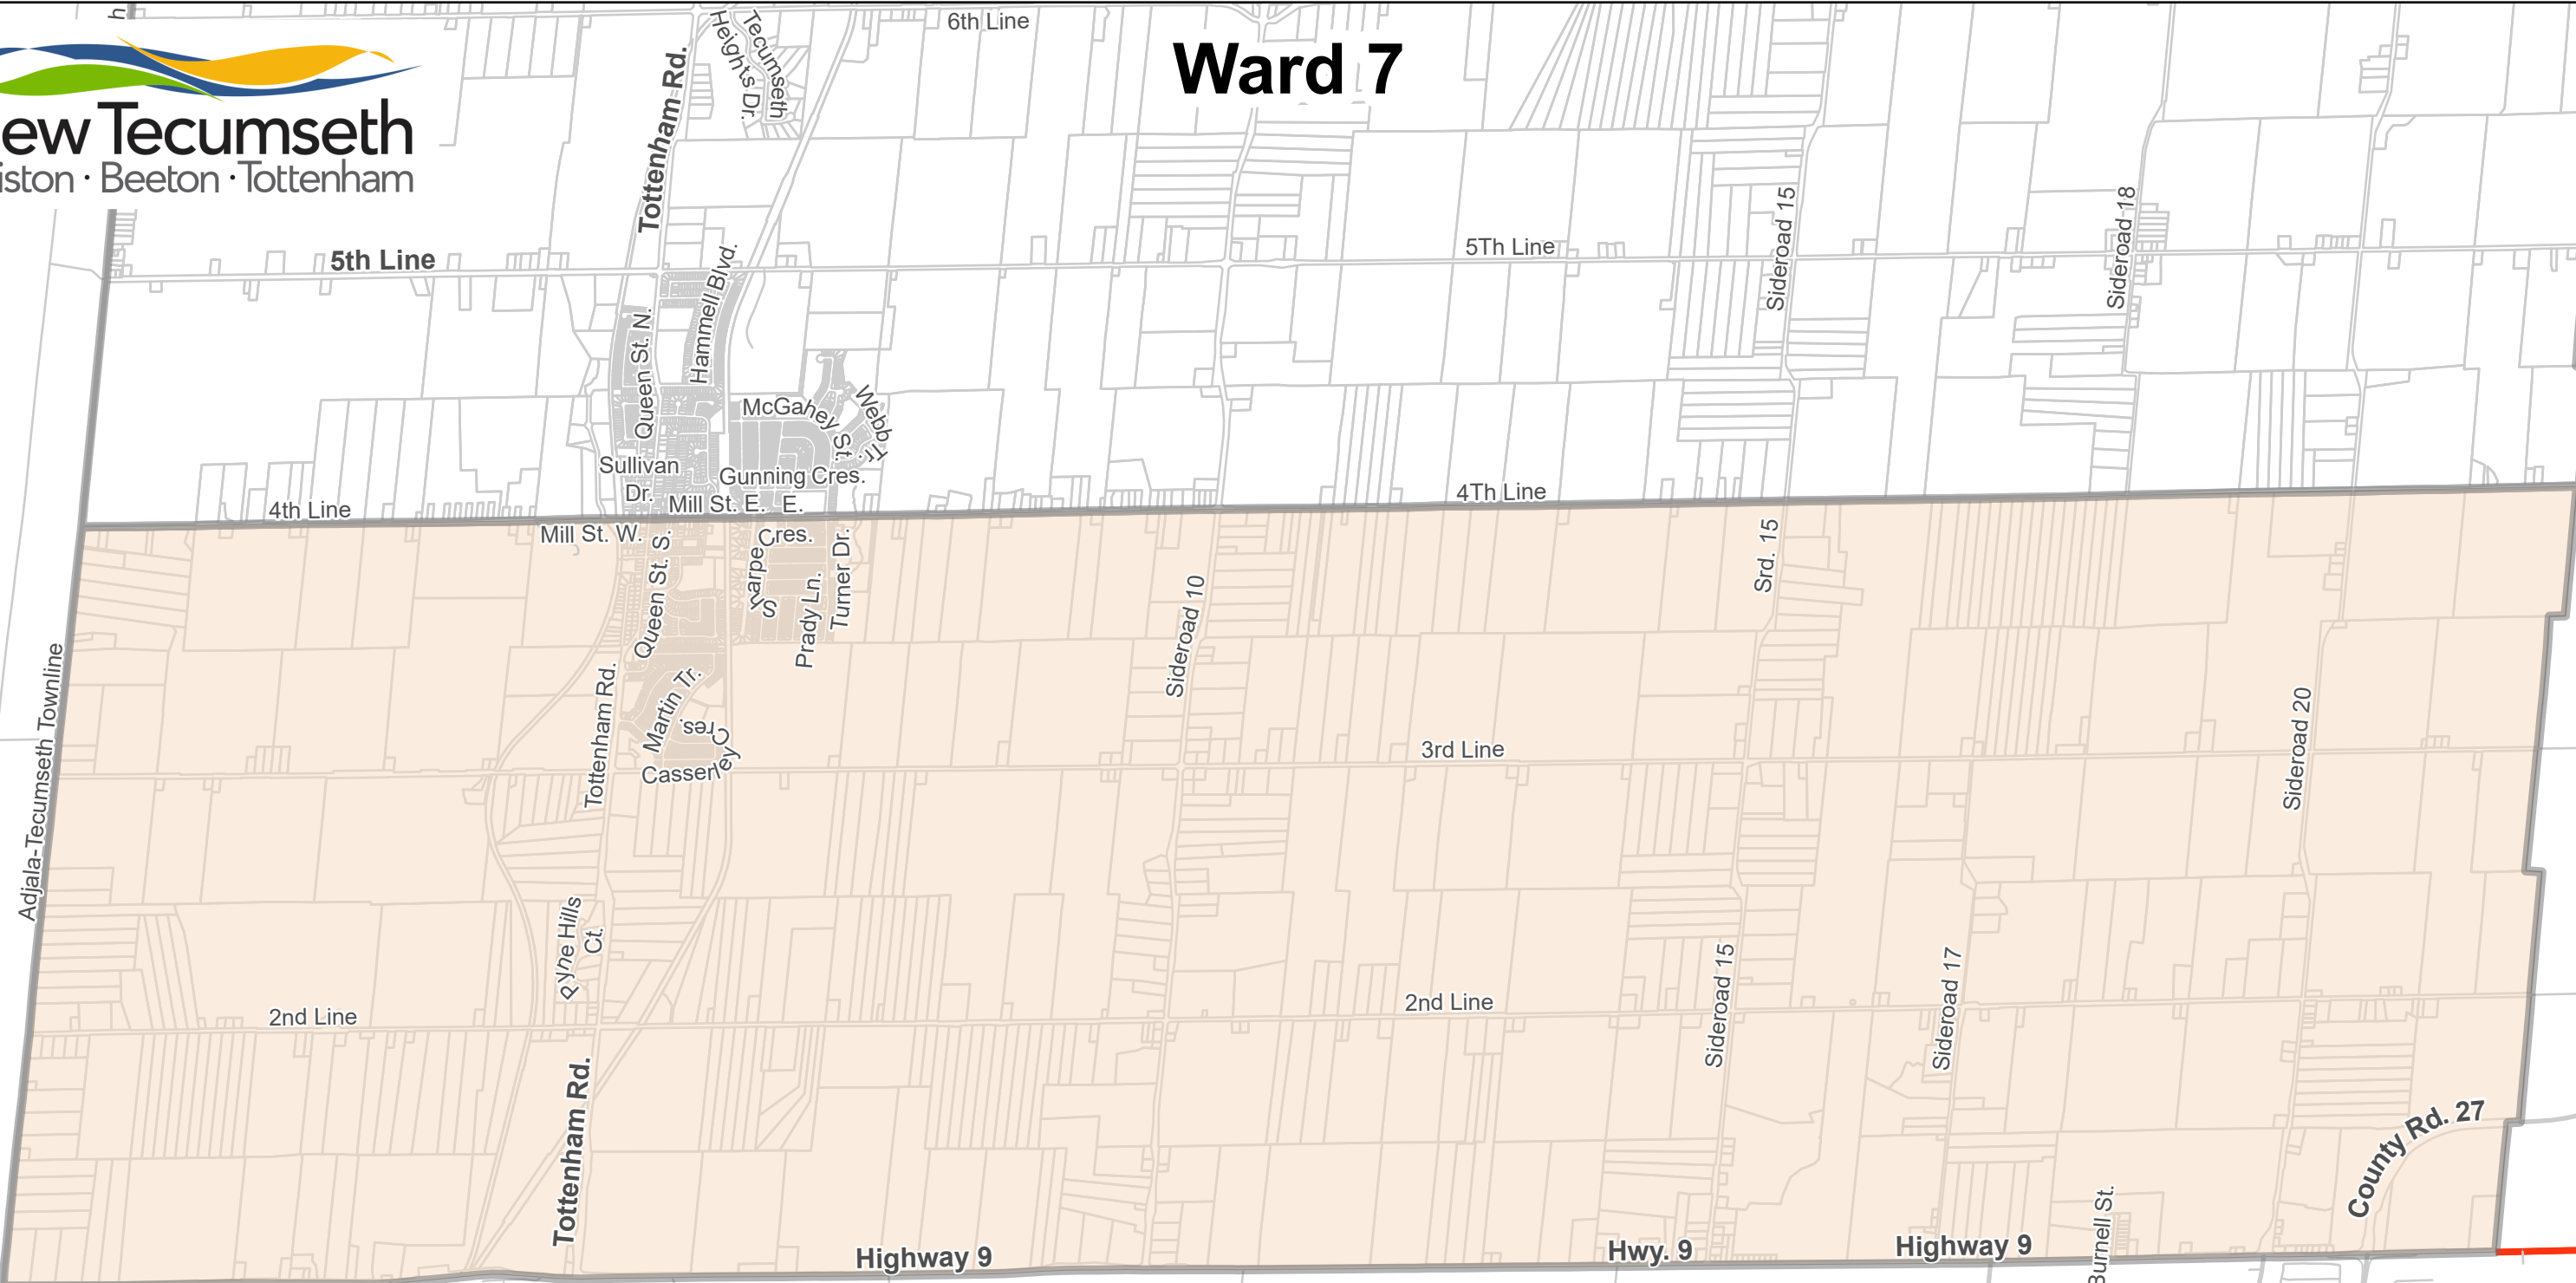

Ward 7

This map, either in whole or in part, may not be reproduced without the written authority from © The Town of New Tecumseth, 2026
Produced (in part) under license from:
© The Corporation of the County of Simcoe;
© His Majesty the King in Right of Canada, Department of Natural Resources;
© King's Printer, Ontario Ministry of Natural Resources;
© Teranet Enterprises Inc. and its suppliers;
© Members of the Ontario Geospatial Data Exchange.
All rights reserved.
THIS IS NOT A PLAN OF SURVEY.