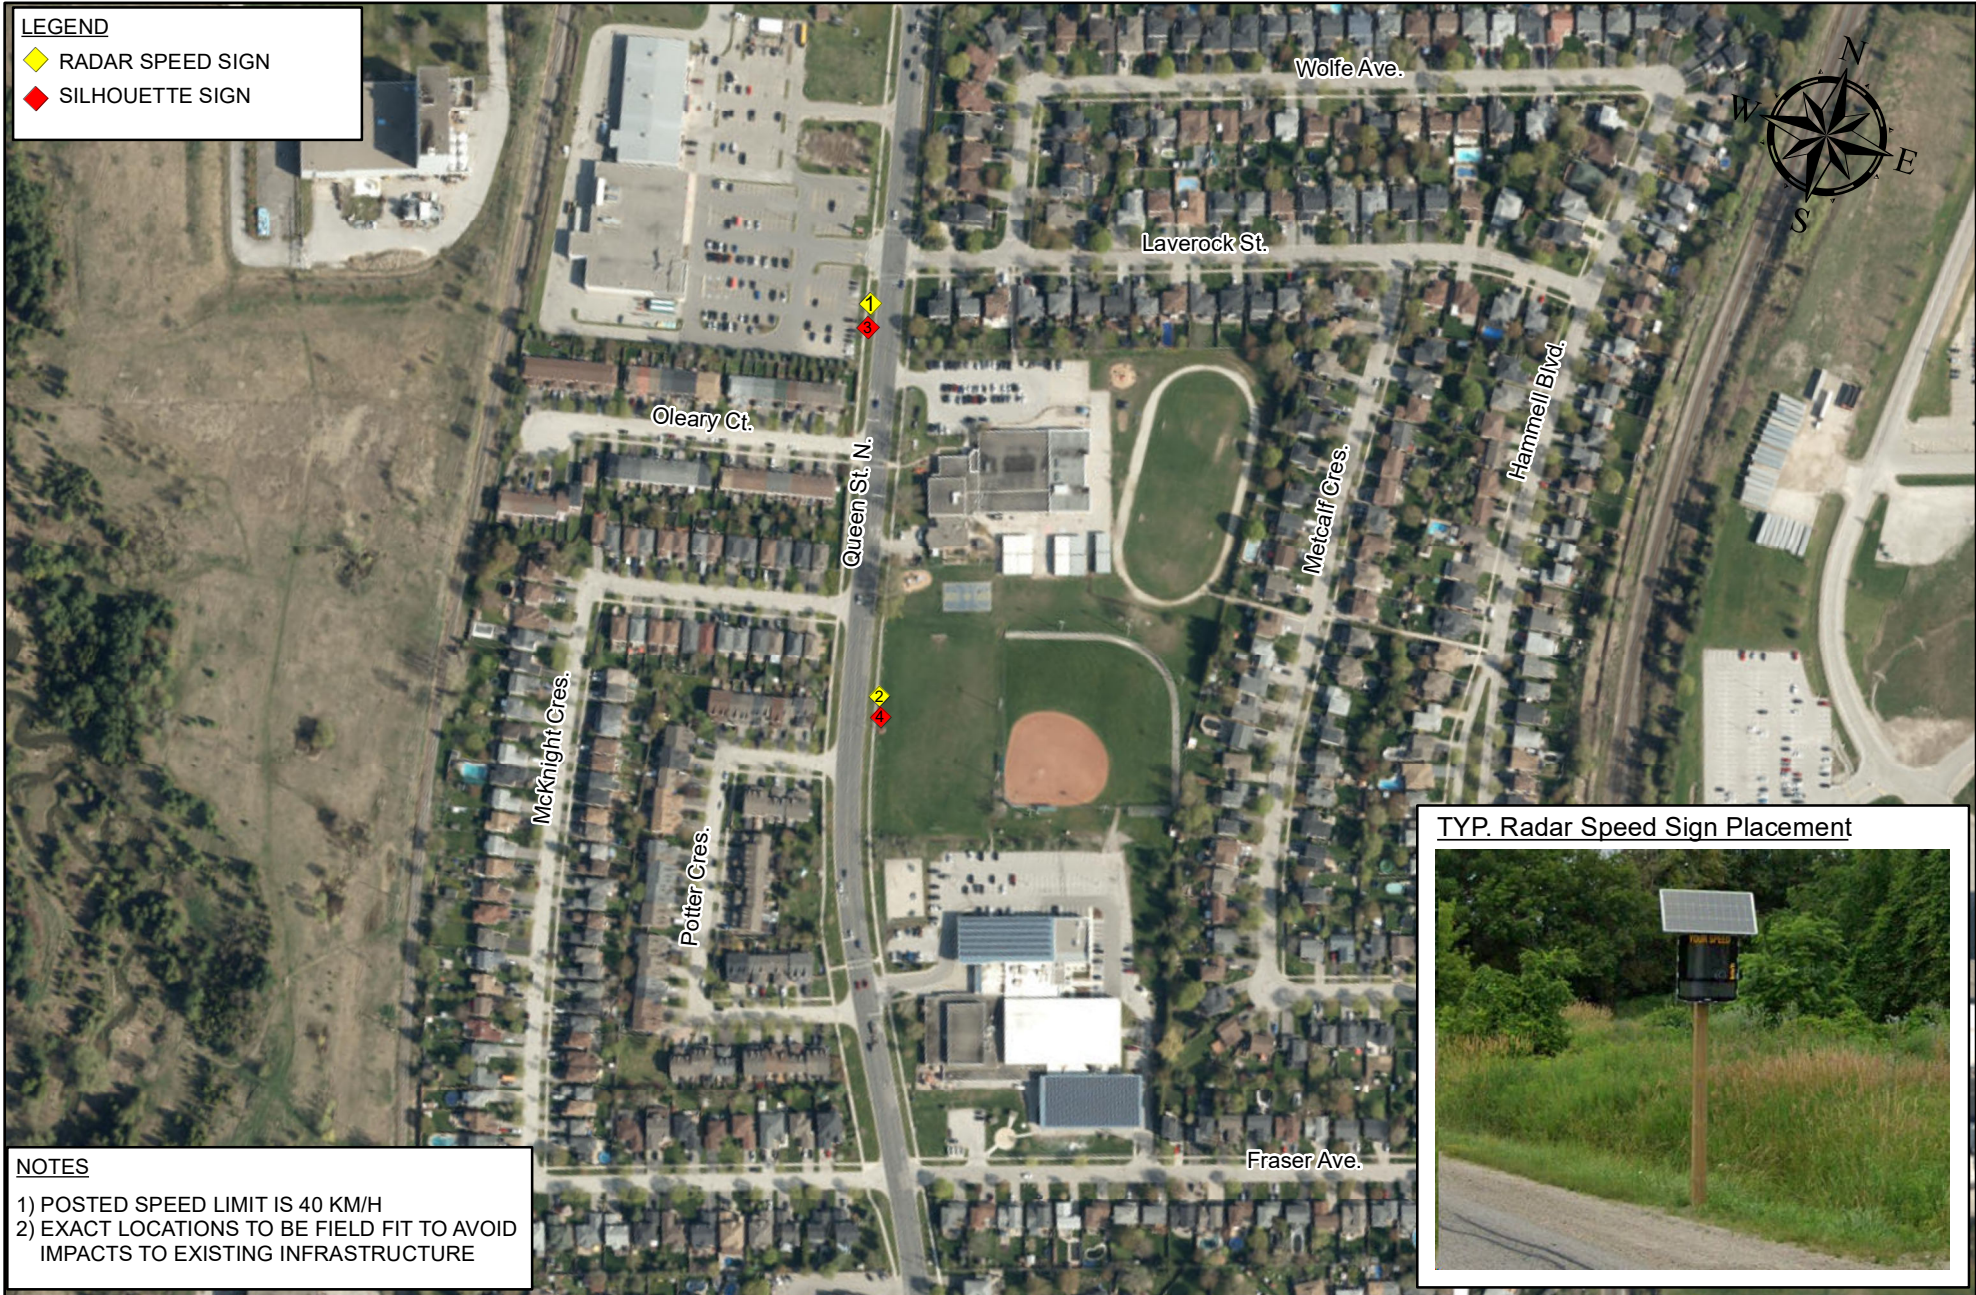

Father FX O'Reilly Catholic School - Queen St N

LEGEND

-  RADAR SPEED SIGN
-  SILHOUETTE SIGN

NOTES

- 1) POSTED SPEED LIMIT IS 40 KM/H
- 2) EXACT LOCATIONS TO BE FIELD FIT TO AVOID IMPACTS TO EXISTING INFRASTRUCTURE

1:3,967

Created by the Town of New Tecumseth. January 2026.