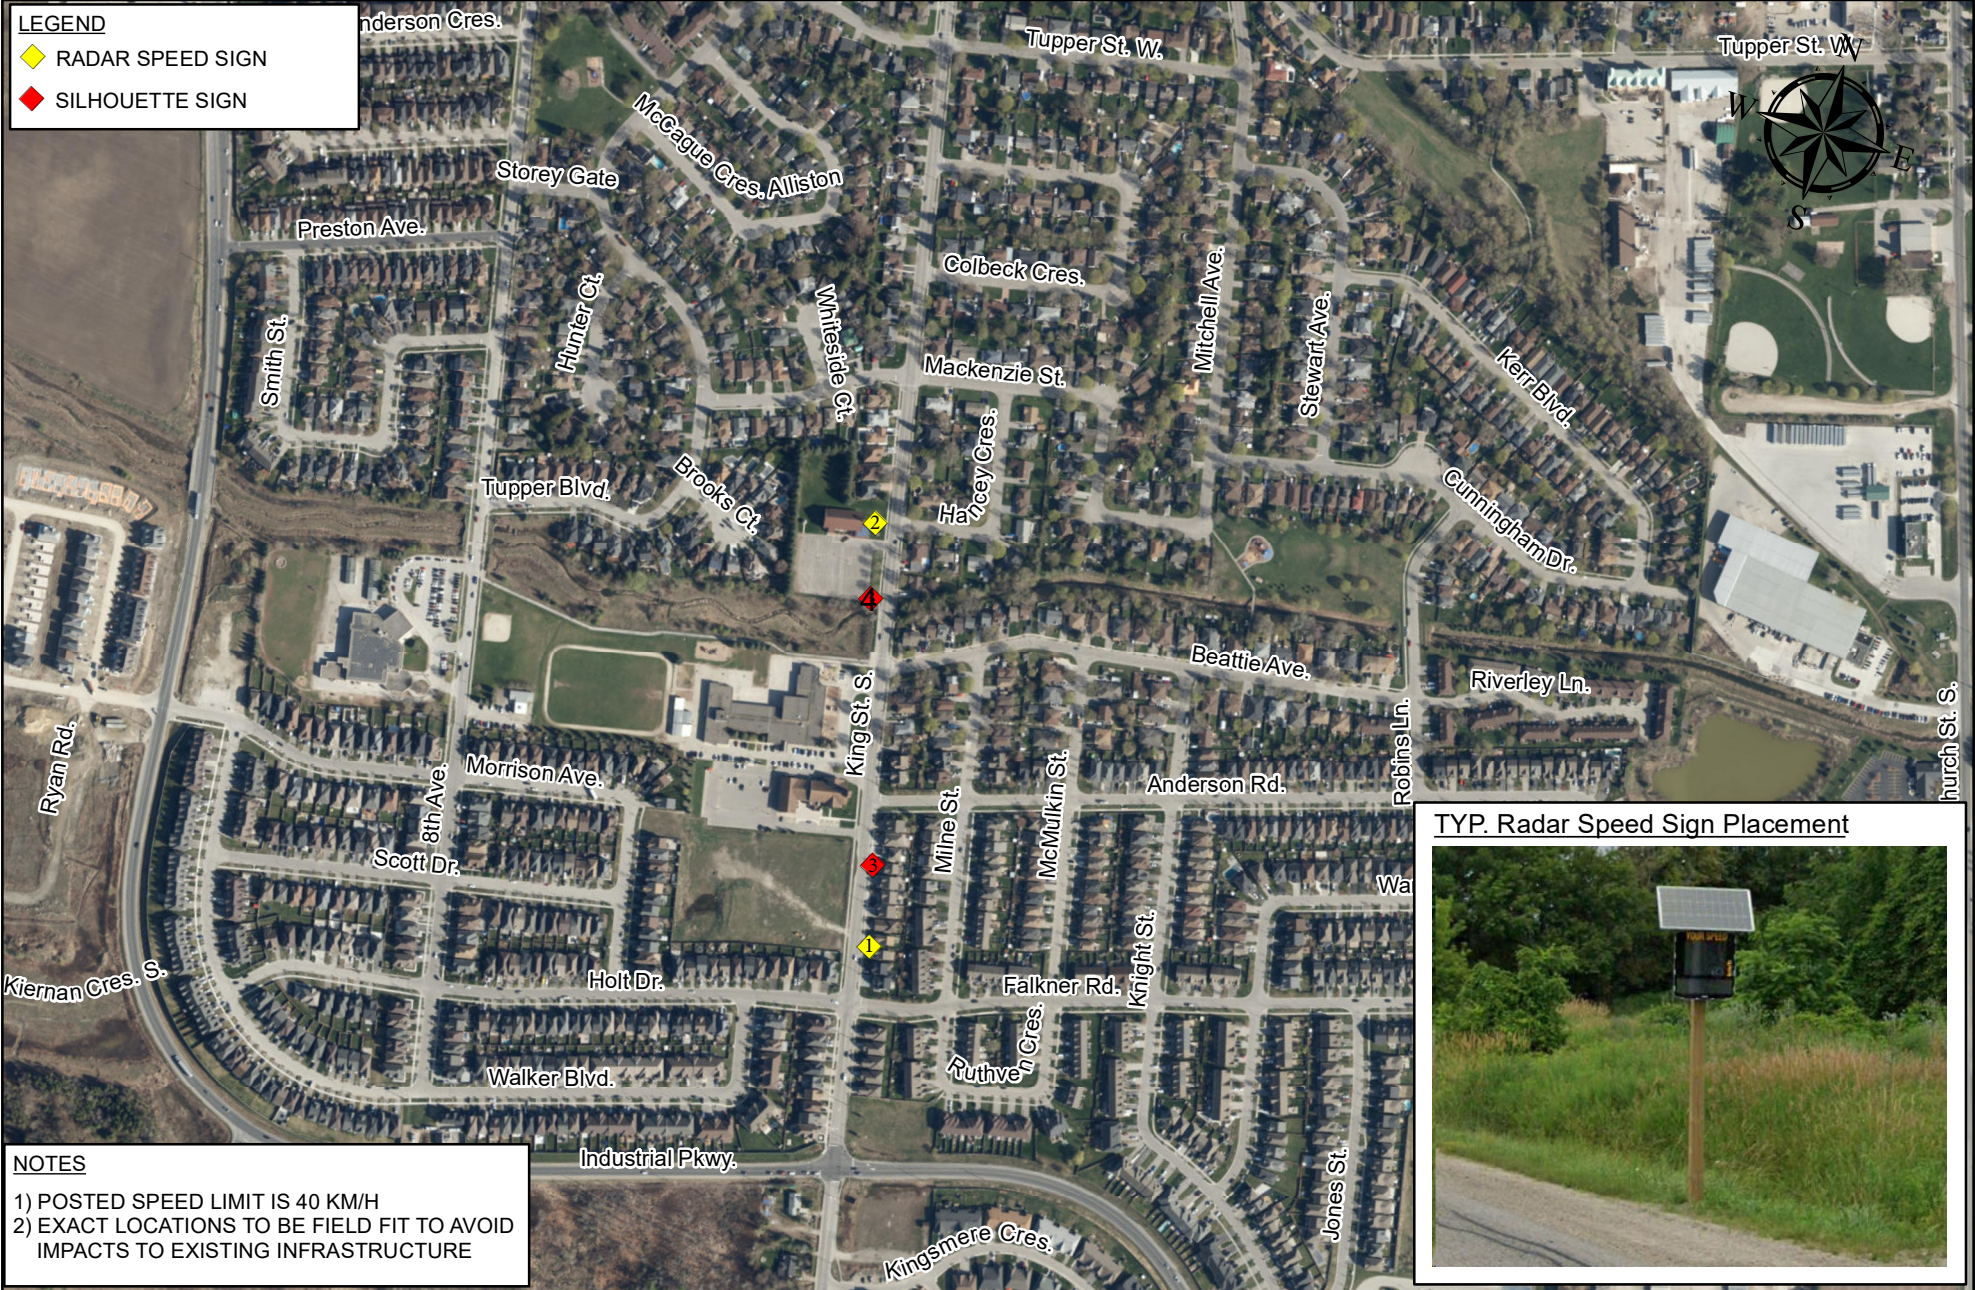

Holy Family Catholic School - King St S.

LEGEND

- ◆ RADAR SPEED SIGN
- ◆ SILHOUETTE SIGN

TYP. Radar Speed Sign Placement

NOTES

- 1) POSTED SPEED LIMIT IS 40 KM/H
- 2) EXACT LOCATIONS TO BE FIELD FIT TO AVOID IMPACTS TO EXISTING INFRASTRUCTURE

1:6,347

Created by the Town of New Tecumseth. January 2026.