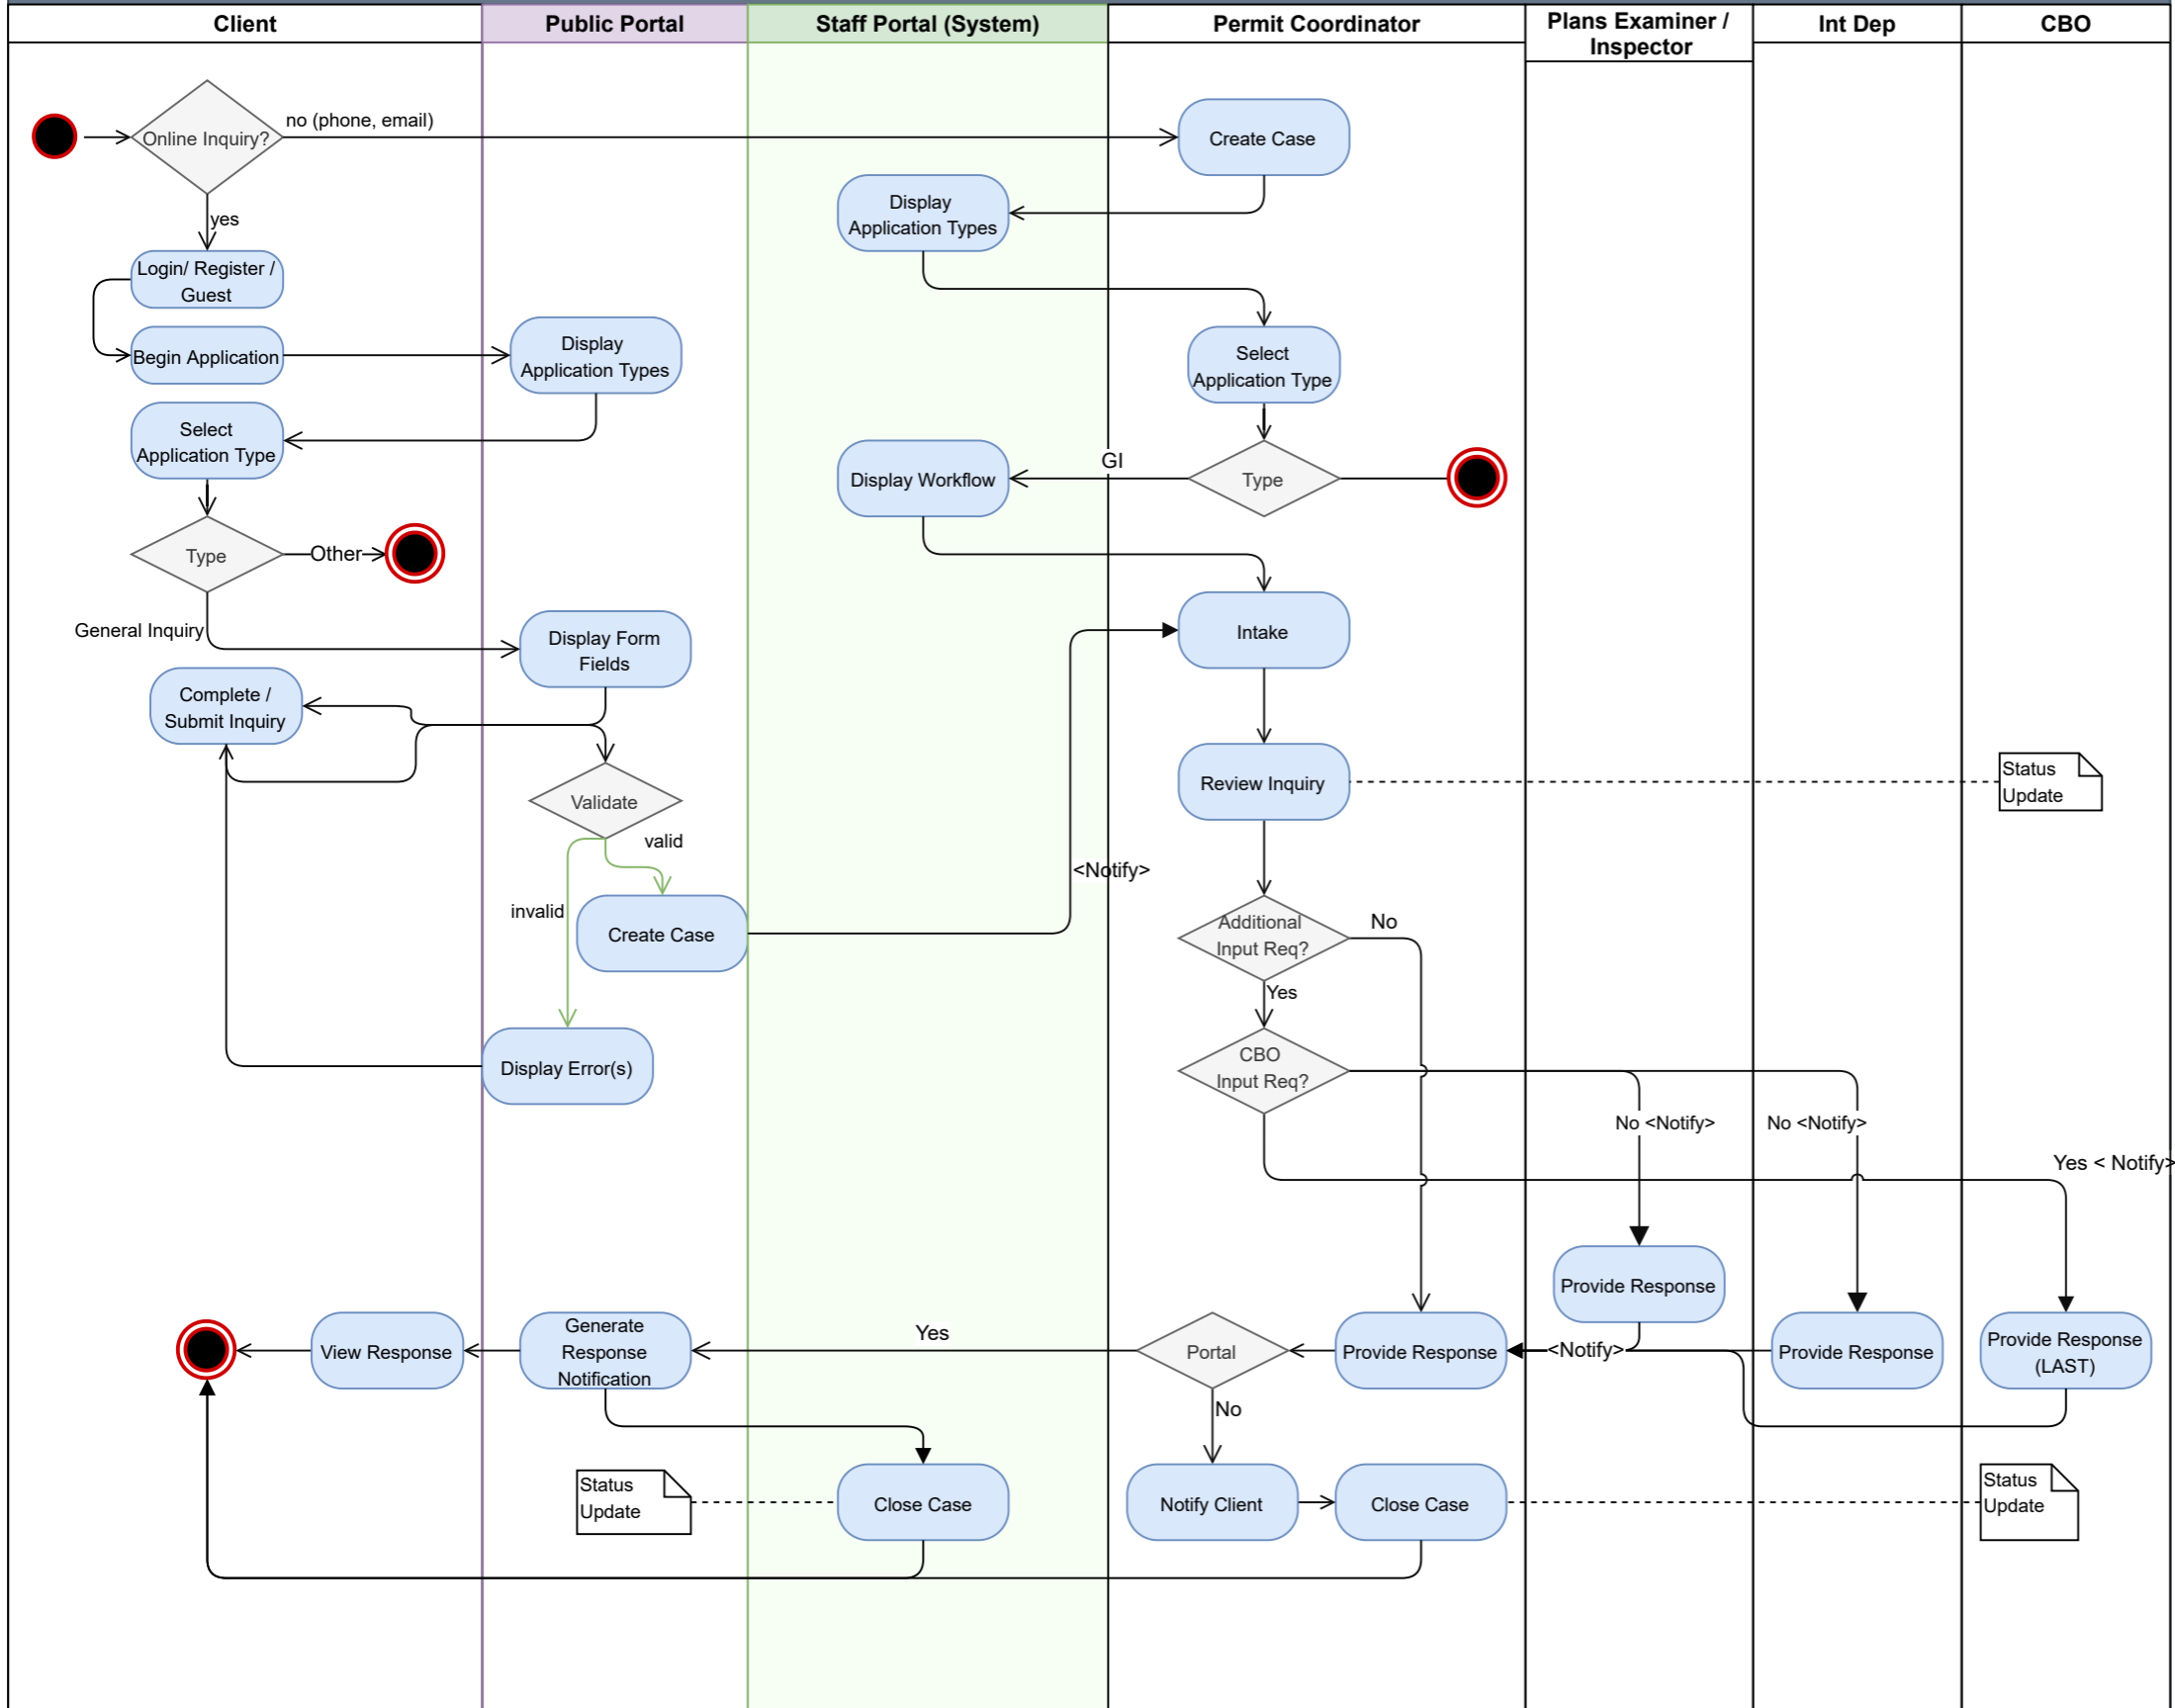

BP - General Inquiry

Legend

- Start: Red circle with black border
- End: Red circle with black border and red outline
- Decision: Diamond shape
- Fork: T-junction with downward arrow
- Note: Document icon
- Activity / Task / Action: Blue rounded rectangle
- Object: Yellow rectangle
- message: Arrow with label
- on-page reference: Green circle