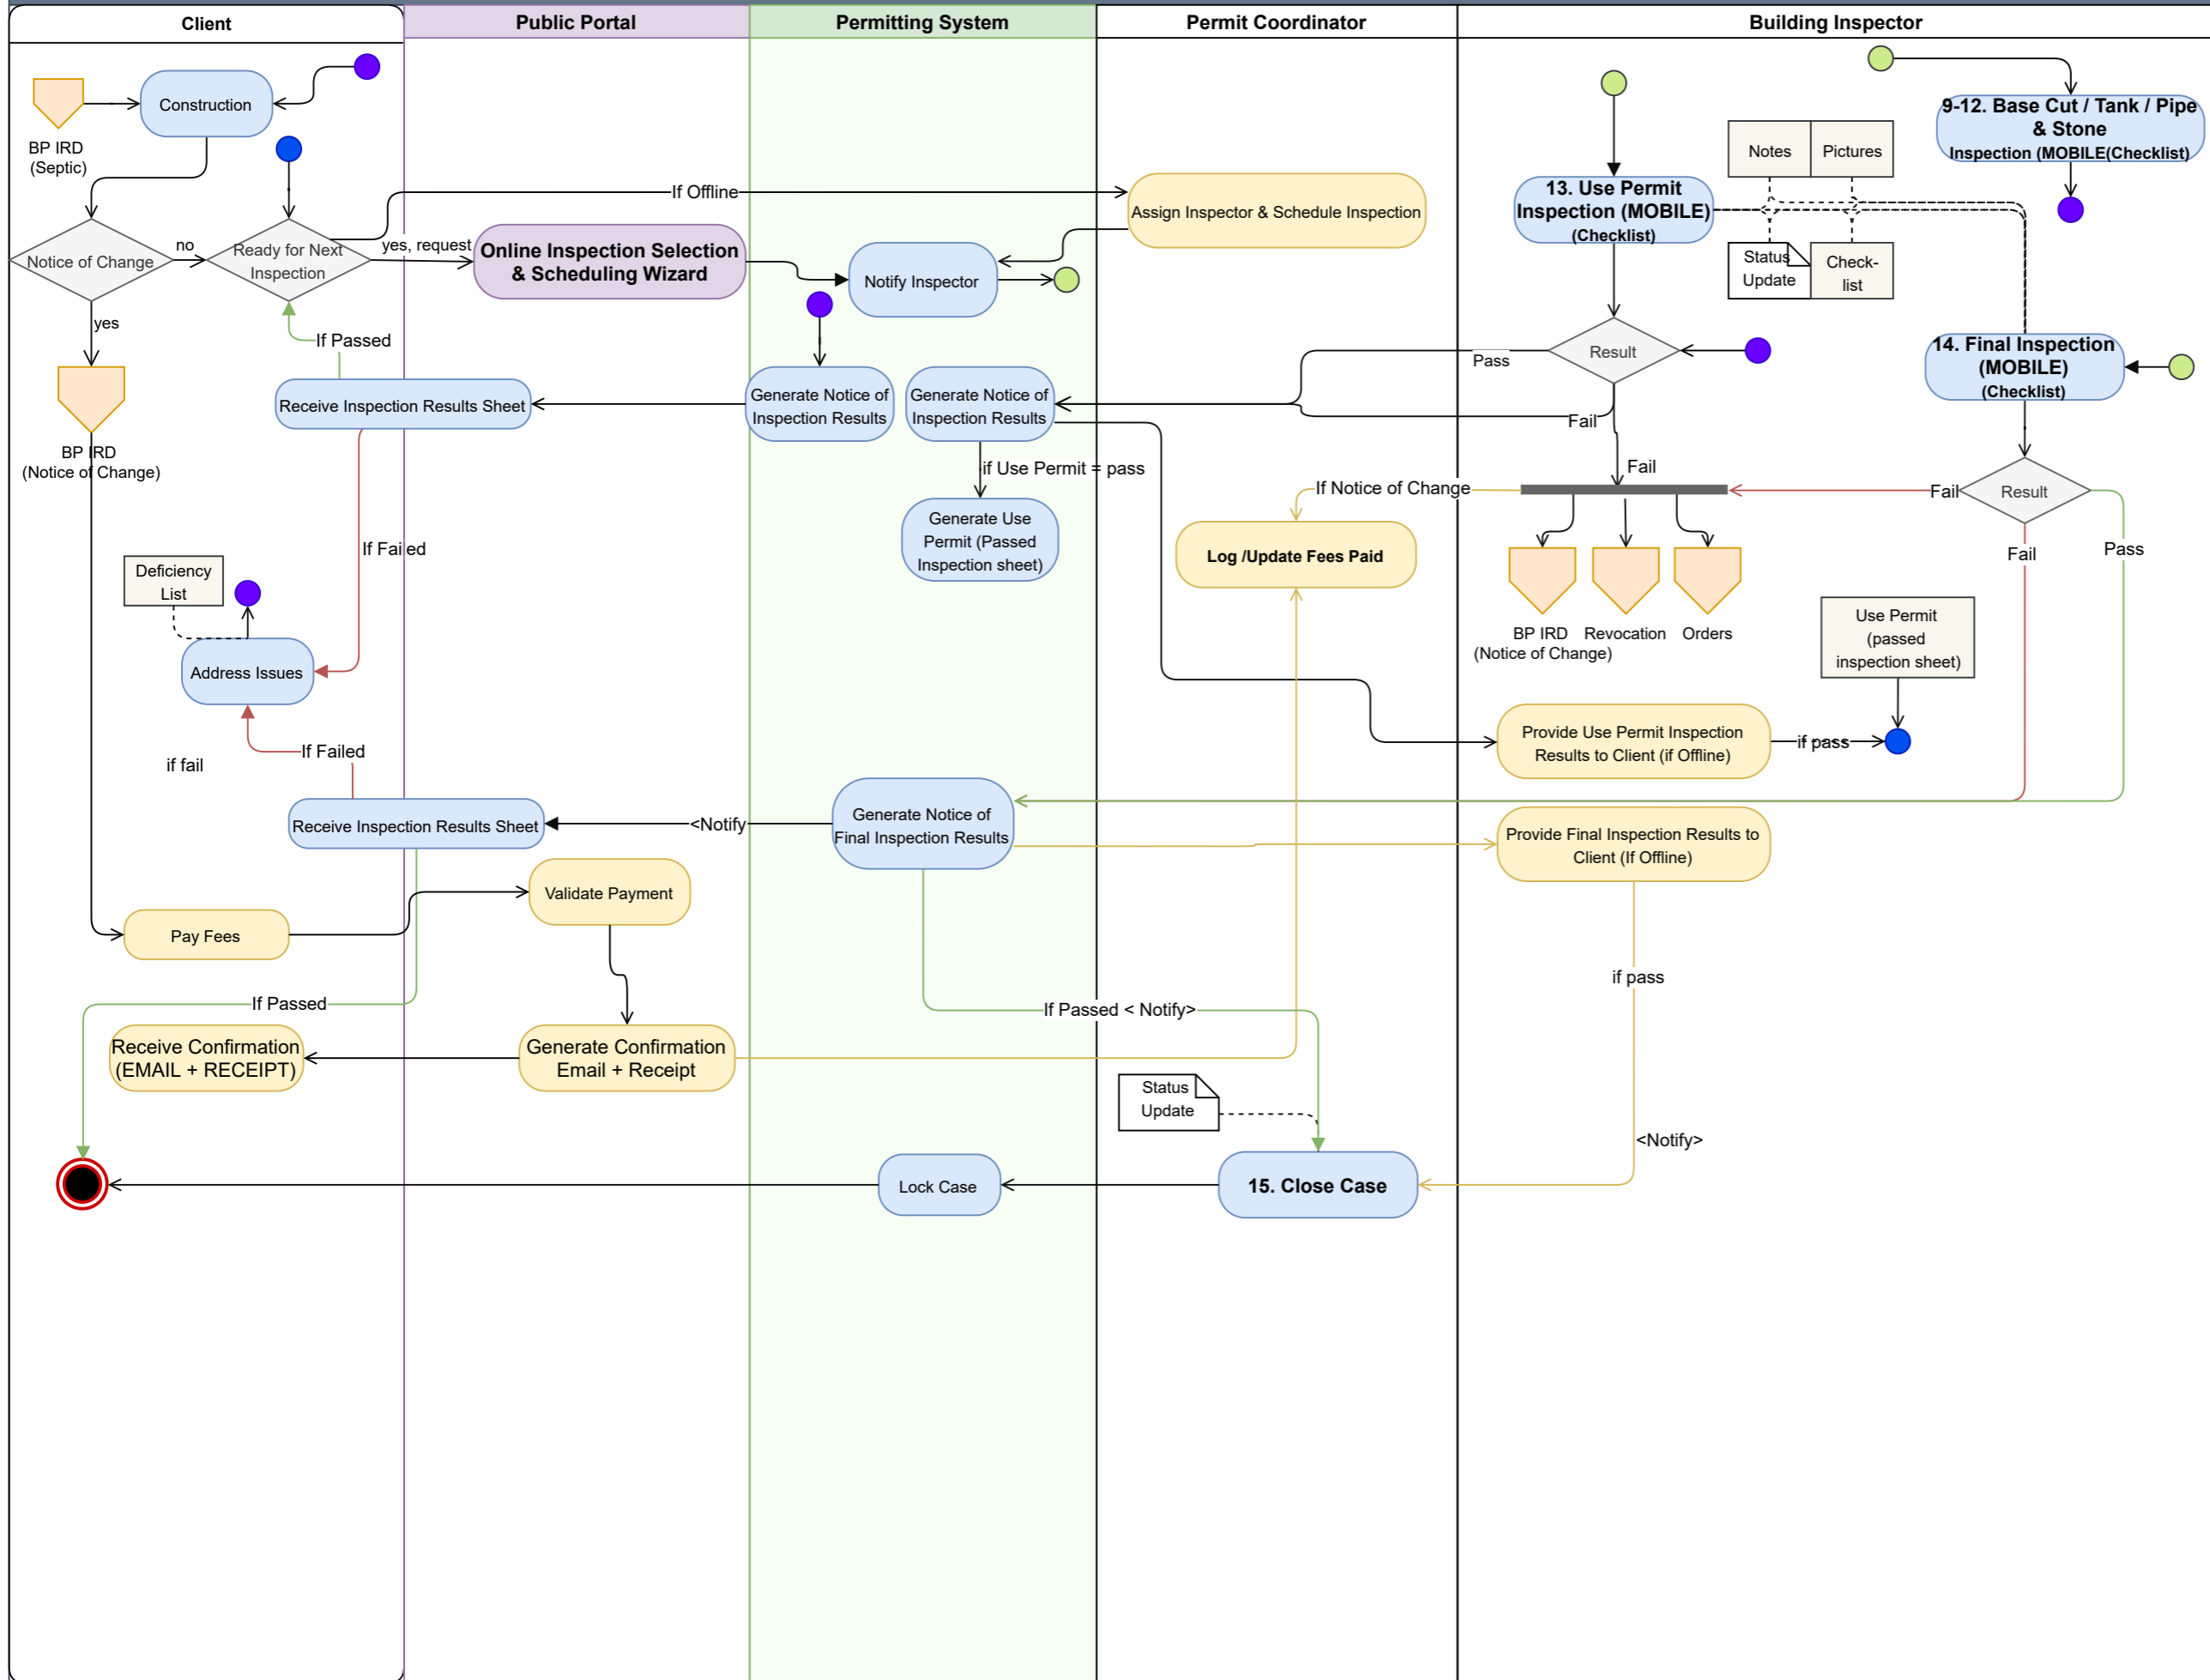

BP - Inspections & Close (Septic)

Legend

- Start (Red circle)
- End (Red circle with black border)
- Decision (Diamond)
- Fork (T-junction)
- Note (Document icon)
- Activity / Task / Action (Rounded rectangle)
- Object (Rectangle)
- message (Arrow)
- on-page reference (Green circle)

Optional Tasks that can be added to the workflow (Yellow rounded rectangle)