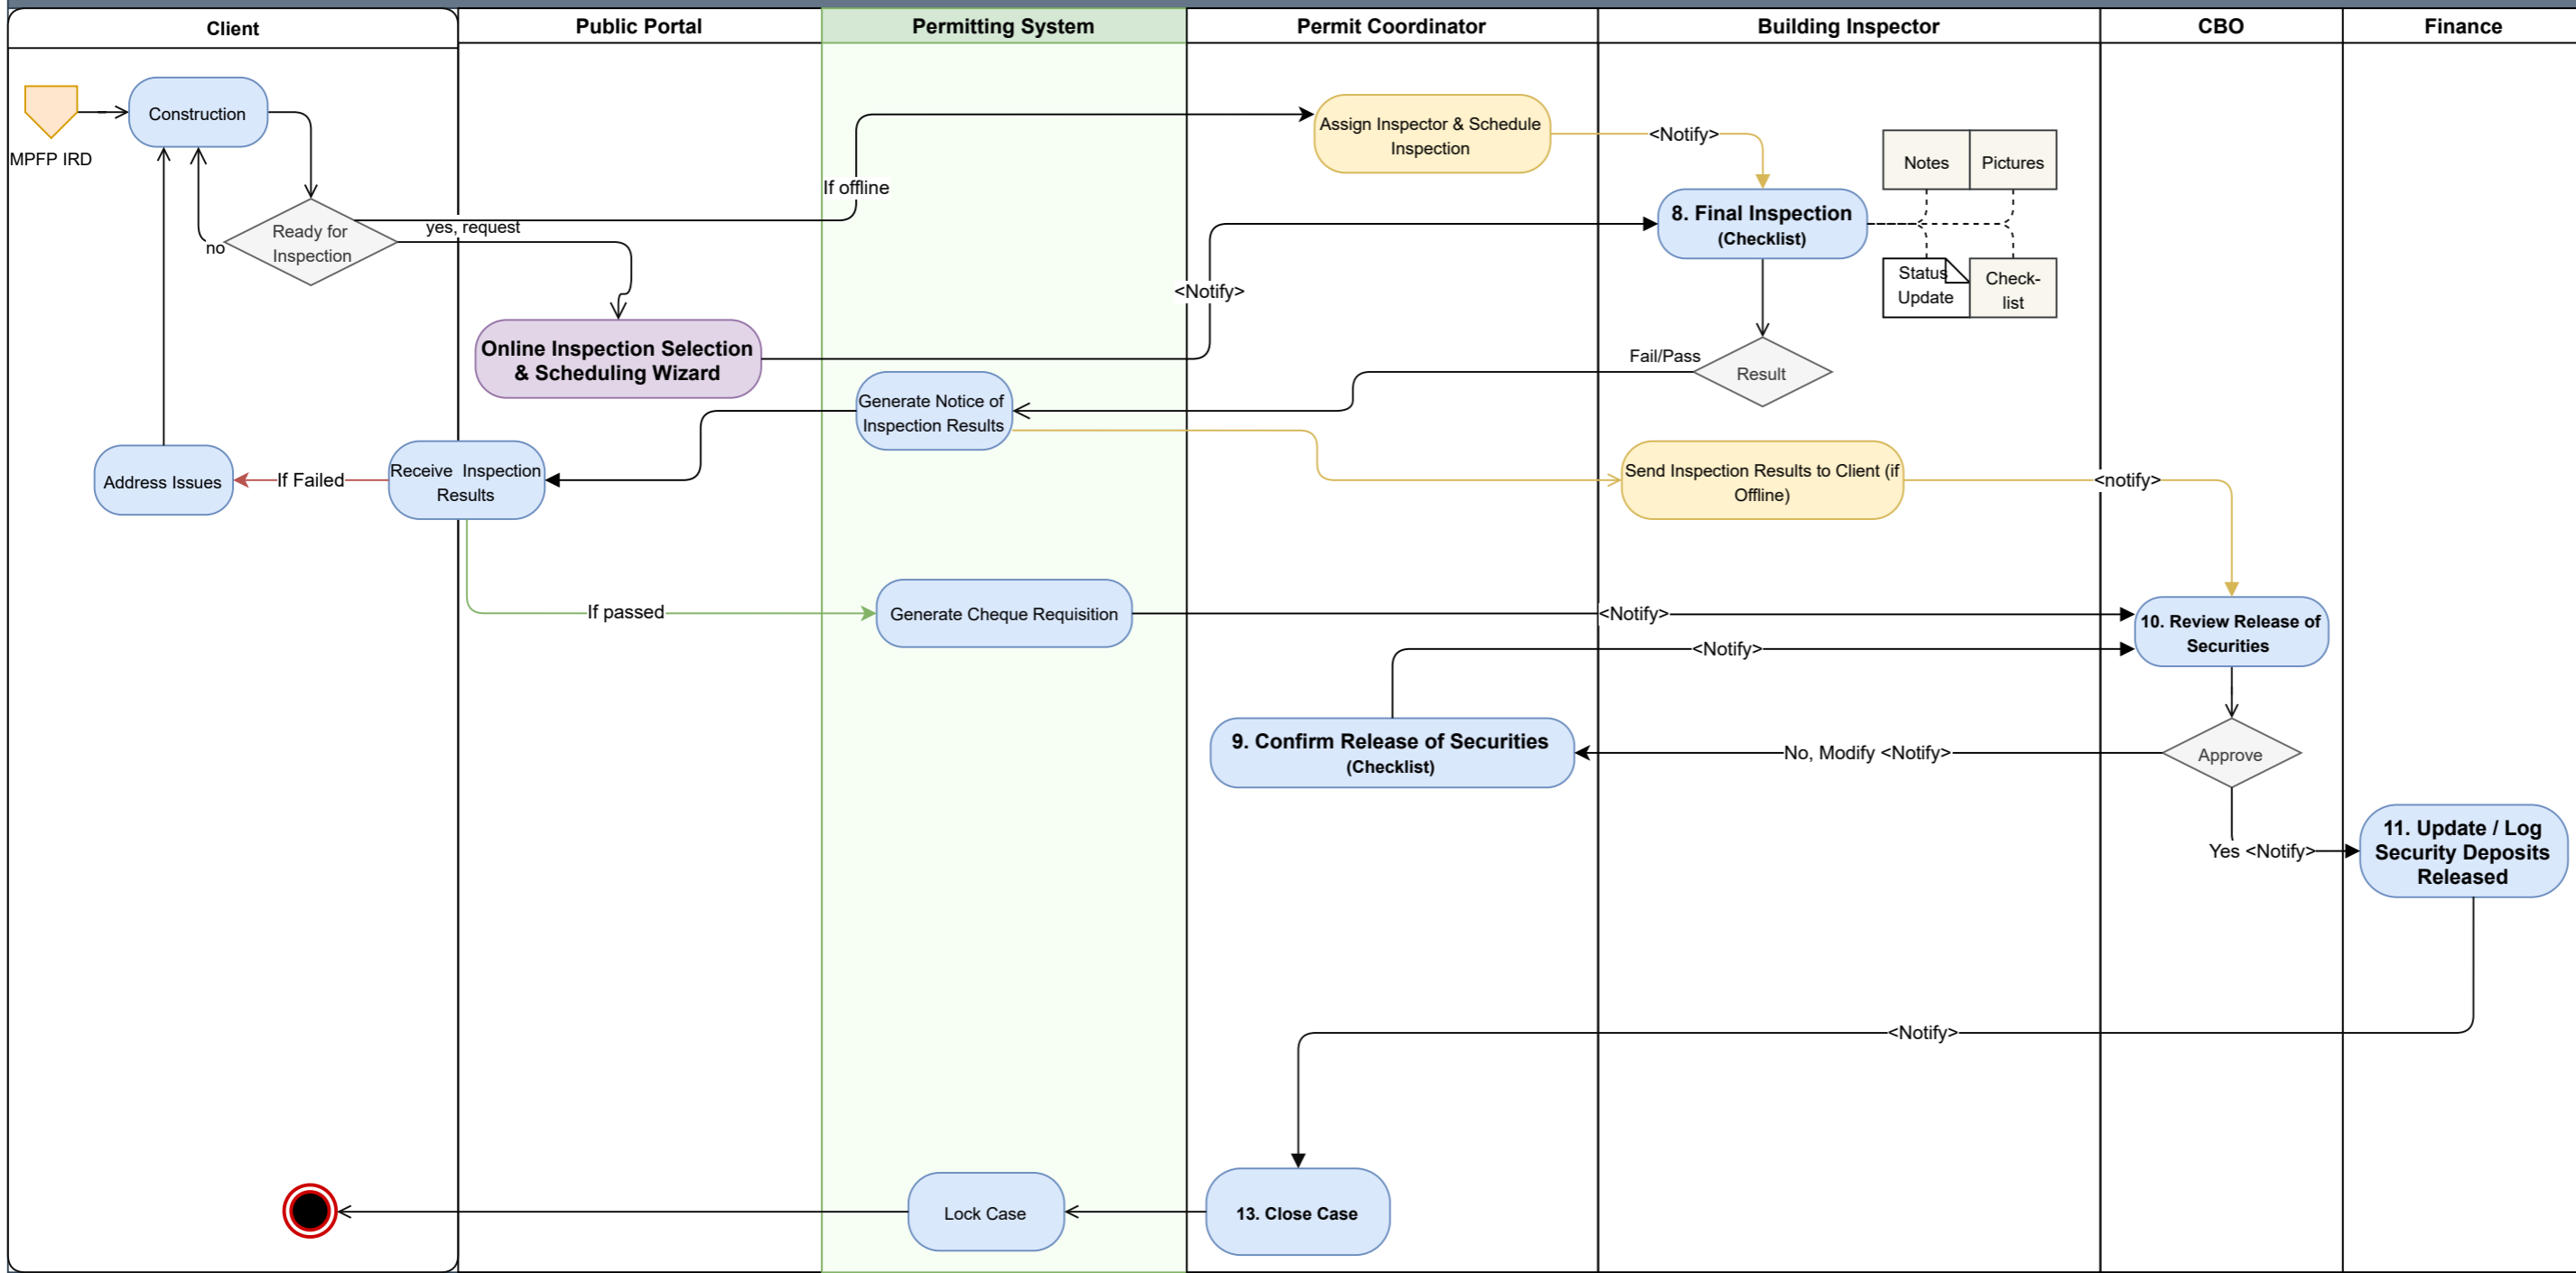

MPFP - Inspection & Close  
(Municipal Pool Fence Permit)

**Legend**

- Start (Red circle)
- End (Red circle with border)
- Decision (Diamond)
- Fork (Arrow with T-junction)
- Note (Document icon)
- Activity / Task / Action (Rounded rectangle)
- Object (Rectangle)
- message (Arrow with label)
- on-page reference (Green circle)

Optional Tasks that can be added to the workflow