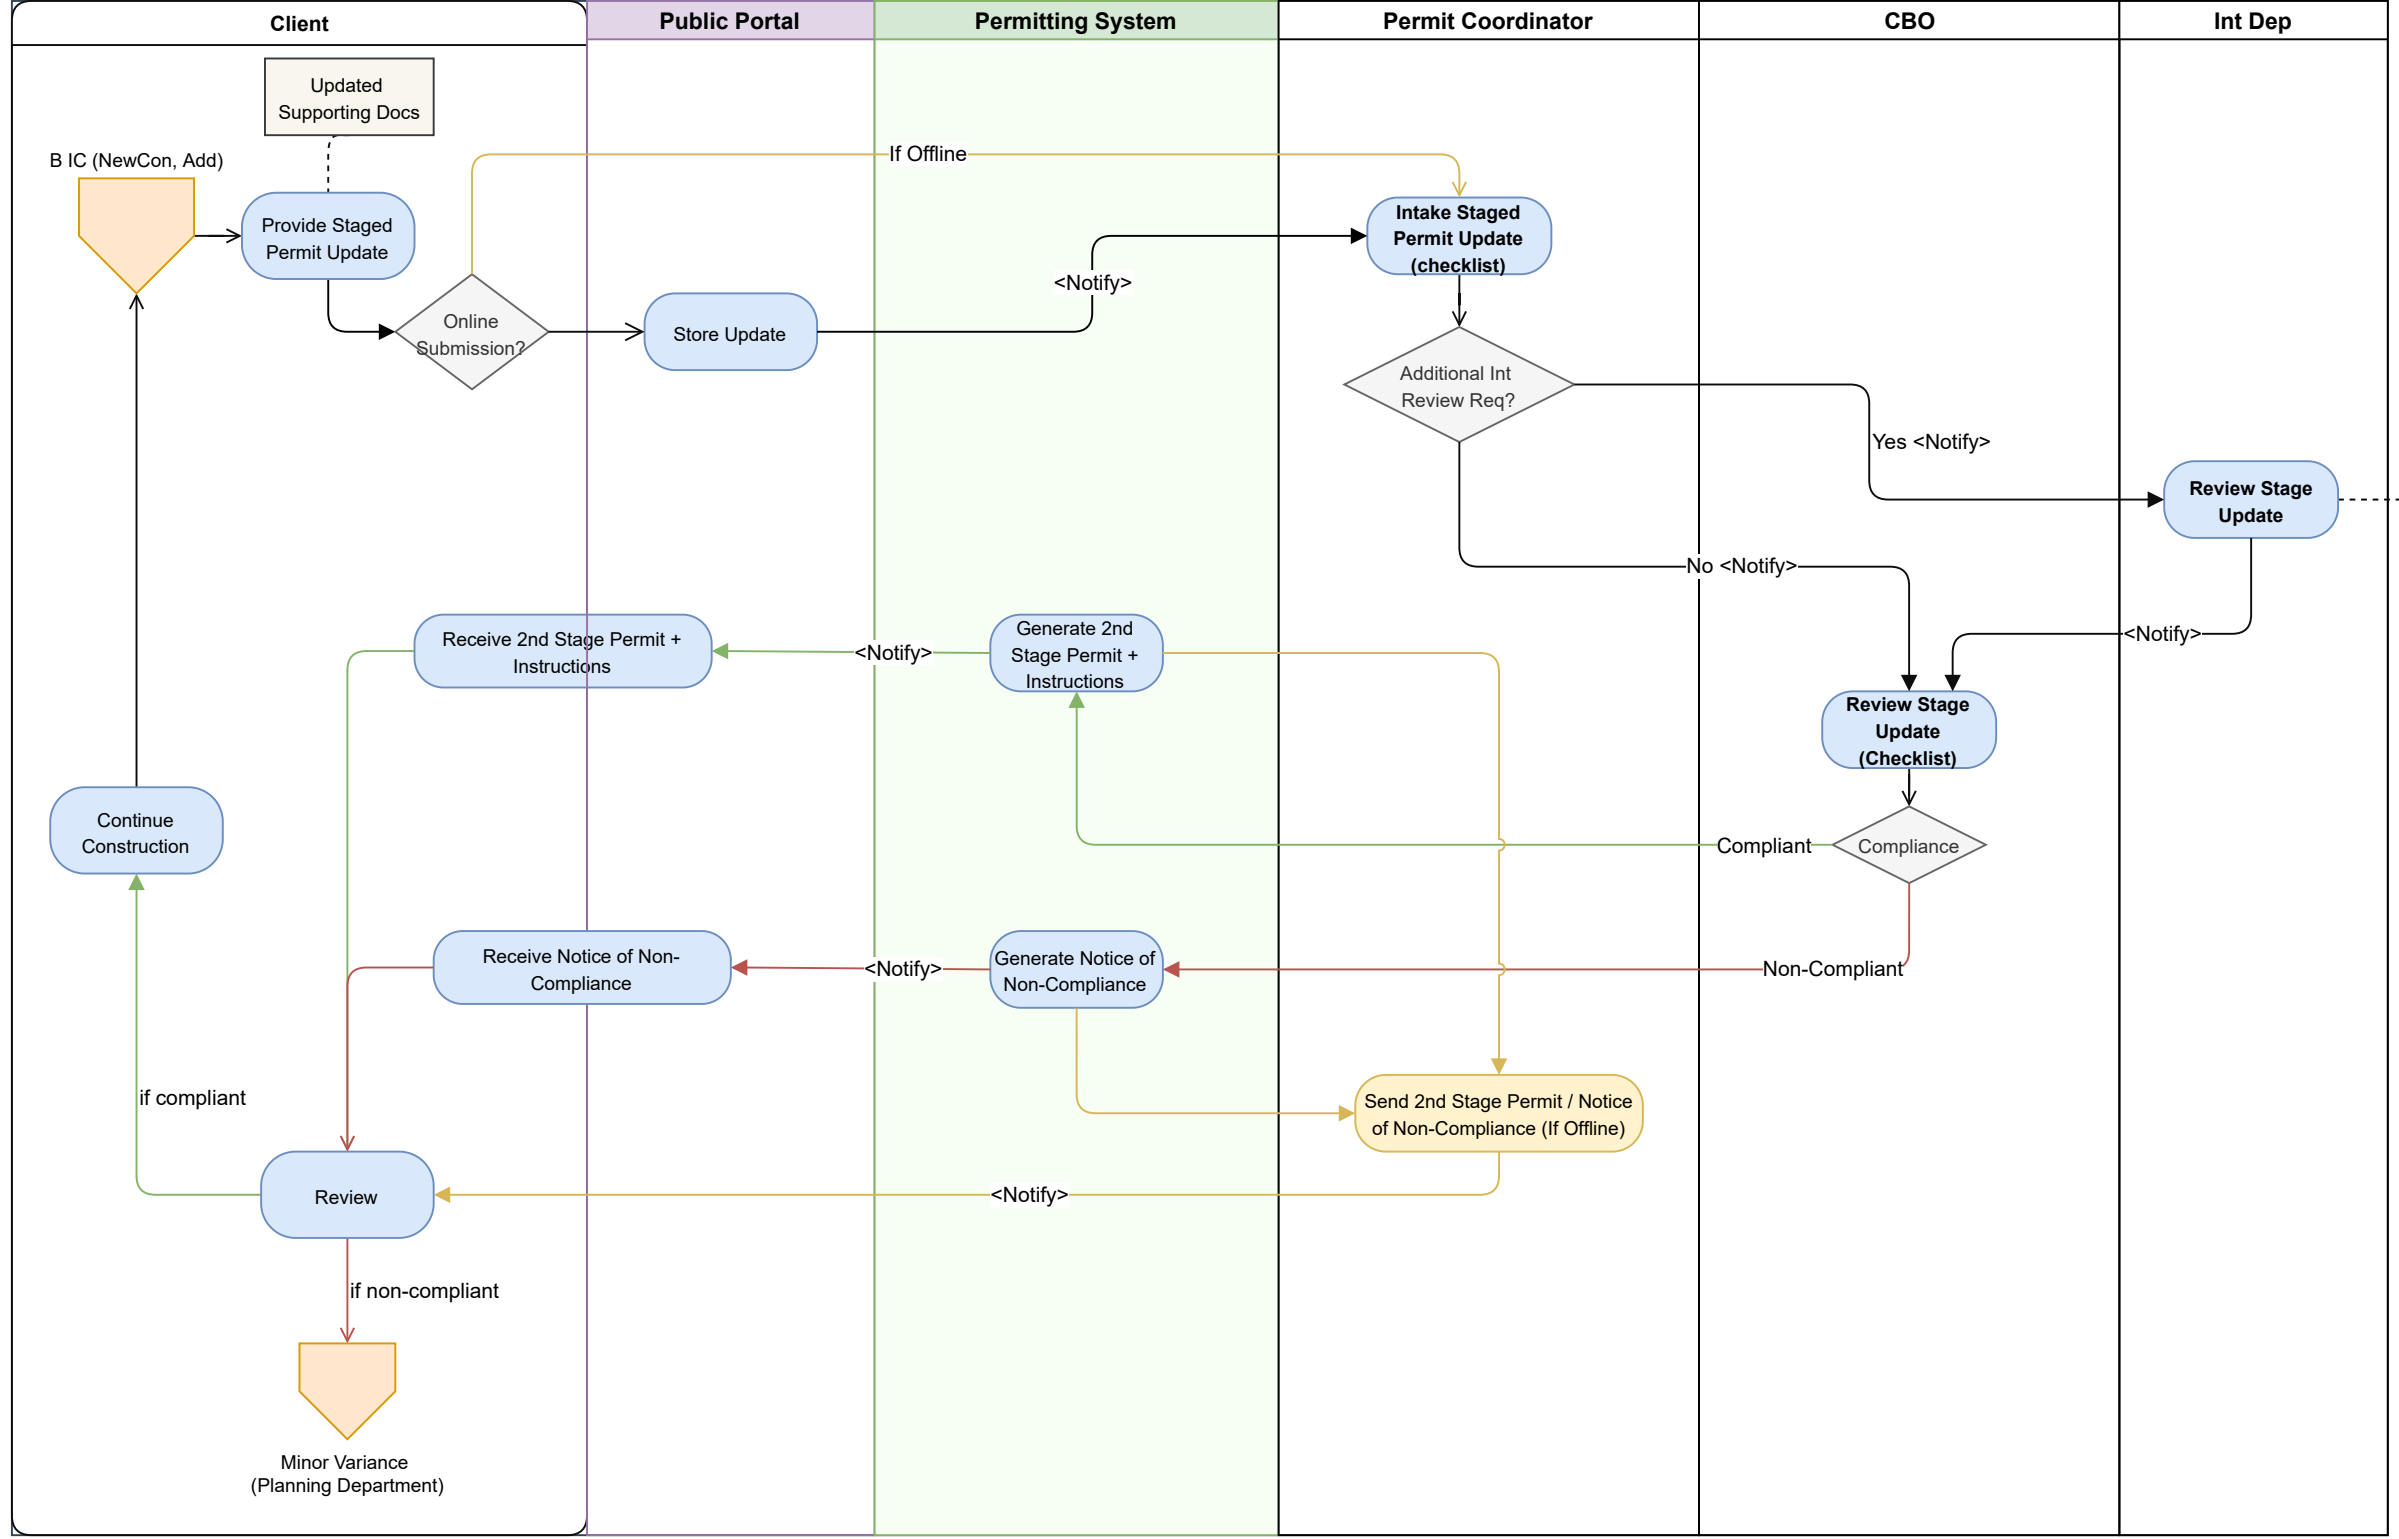

BP - Staged (New Construction, Addition to Existing Building)

Legend

- Start: Red circle with black center
- End: Red circle with black center and red border
- Decision: Diamond shape
- Fork: T-junction arrow
- Note: Document icon
- Activity / Task / Action: Blue rounded rectangle
- Object: White rectangle
- message: Arrow with label
- on-page reference: Green circle

Task can be assigned to multiple departments.