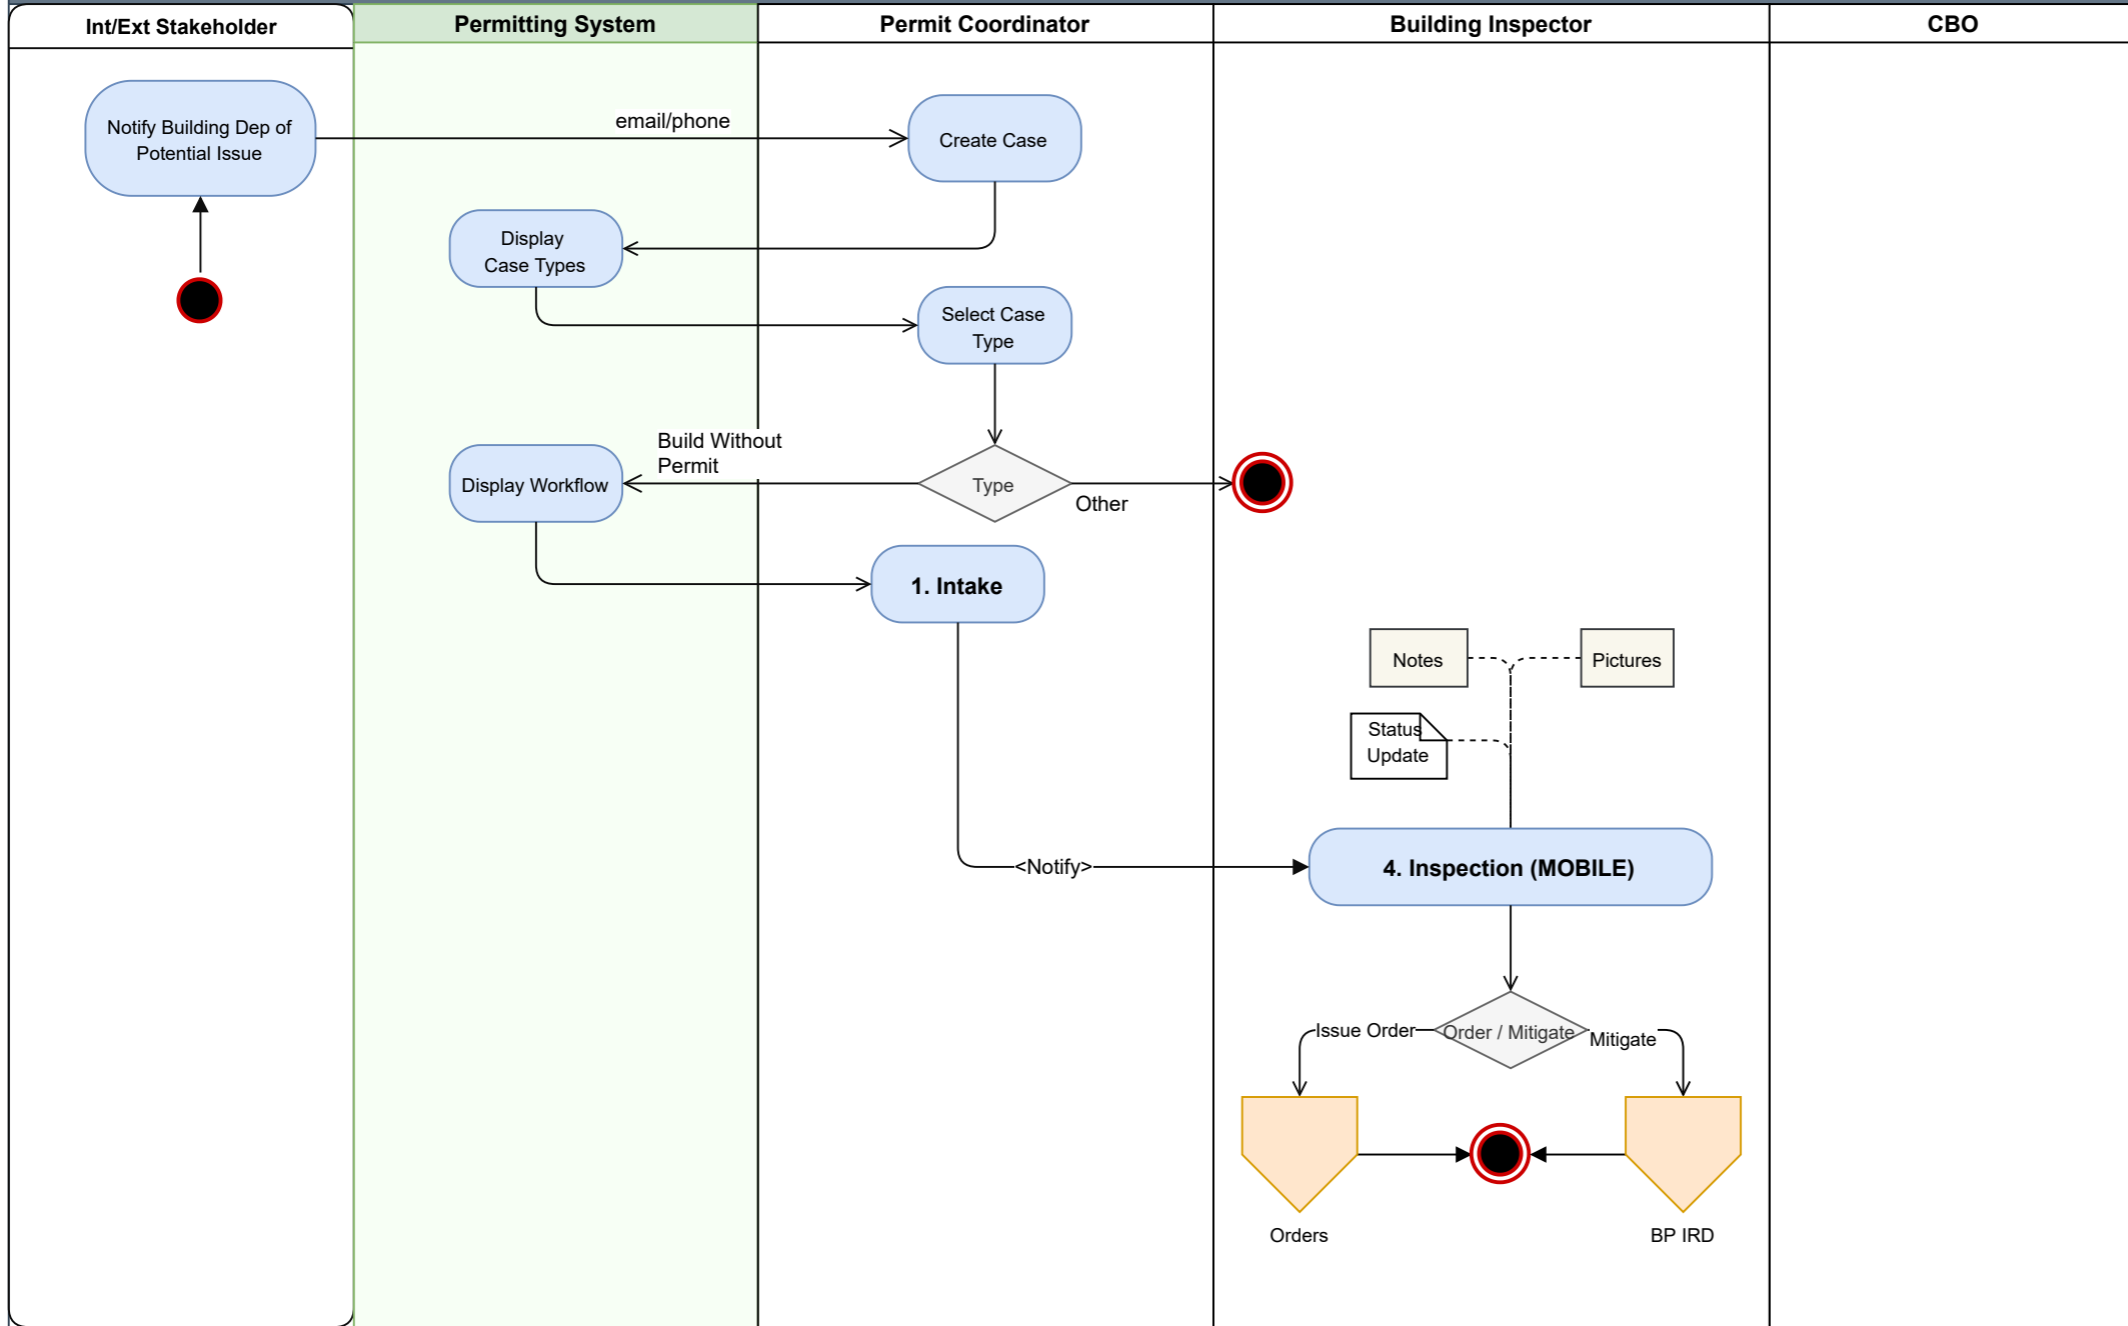

Enforcement of Build Without Permit

Legend

- Start: Red circle with black border
- End: Red circle with black border and red ring
- Decision: Diamond shape
- Fork: Arrow with a downward branch
- Note: Document icon
- Activity / Task / Action: Blue rounded rectangle
- Object: White rectangle
- message: Arrow with a label
- on-page reference: Green circle

Optional Tasks that can be added to the workflow