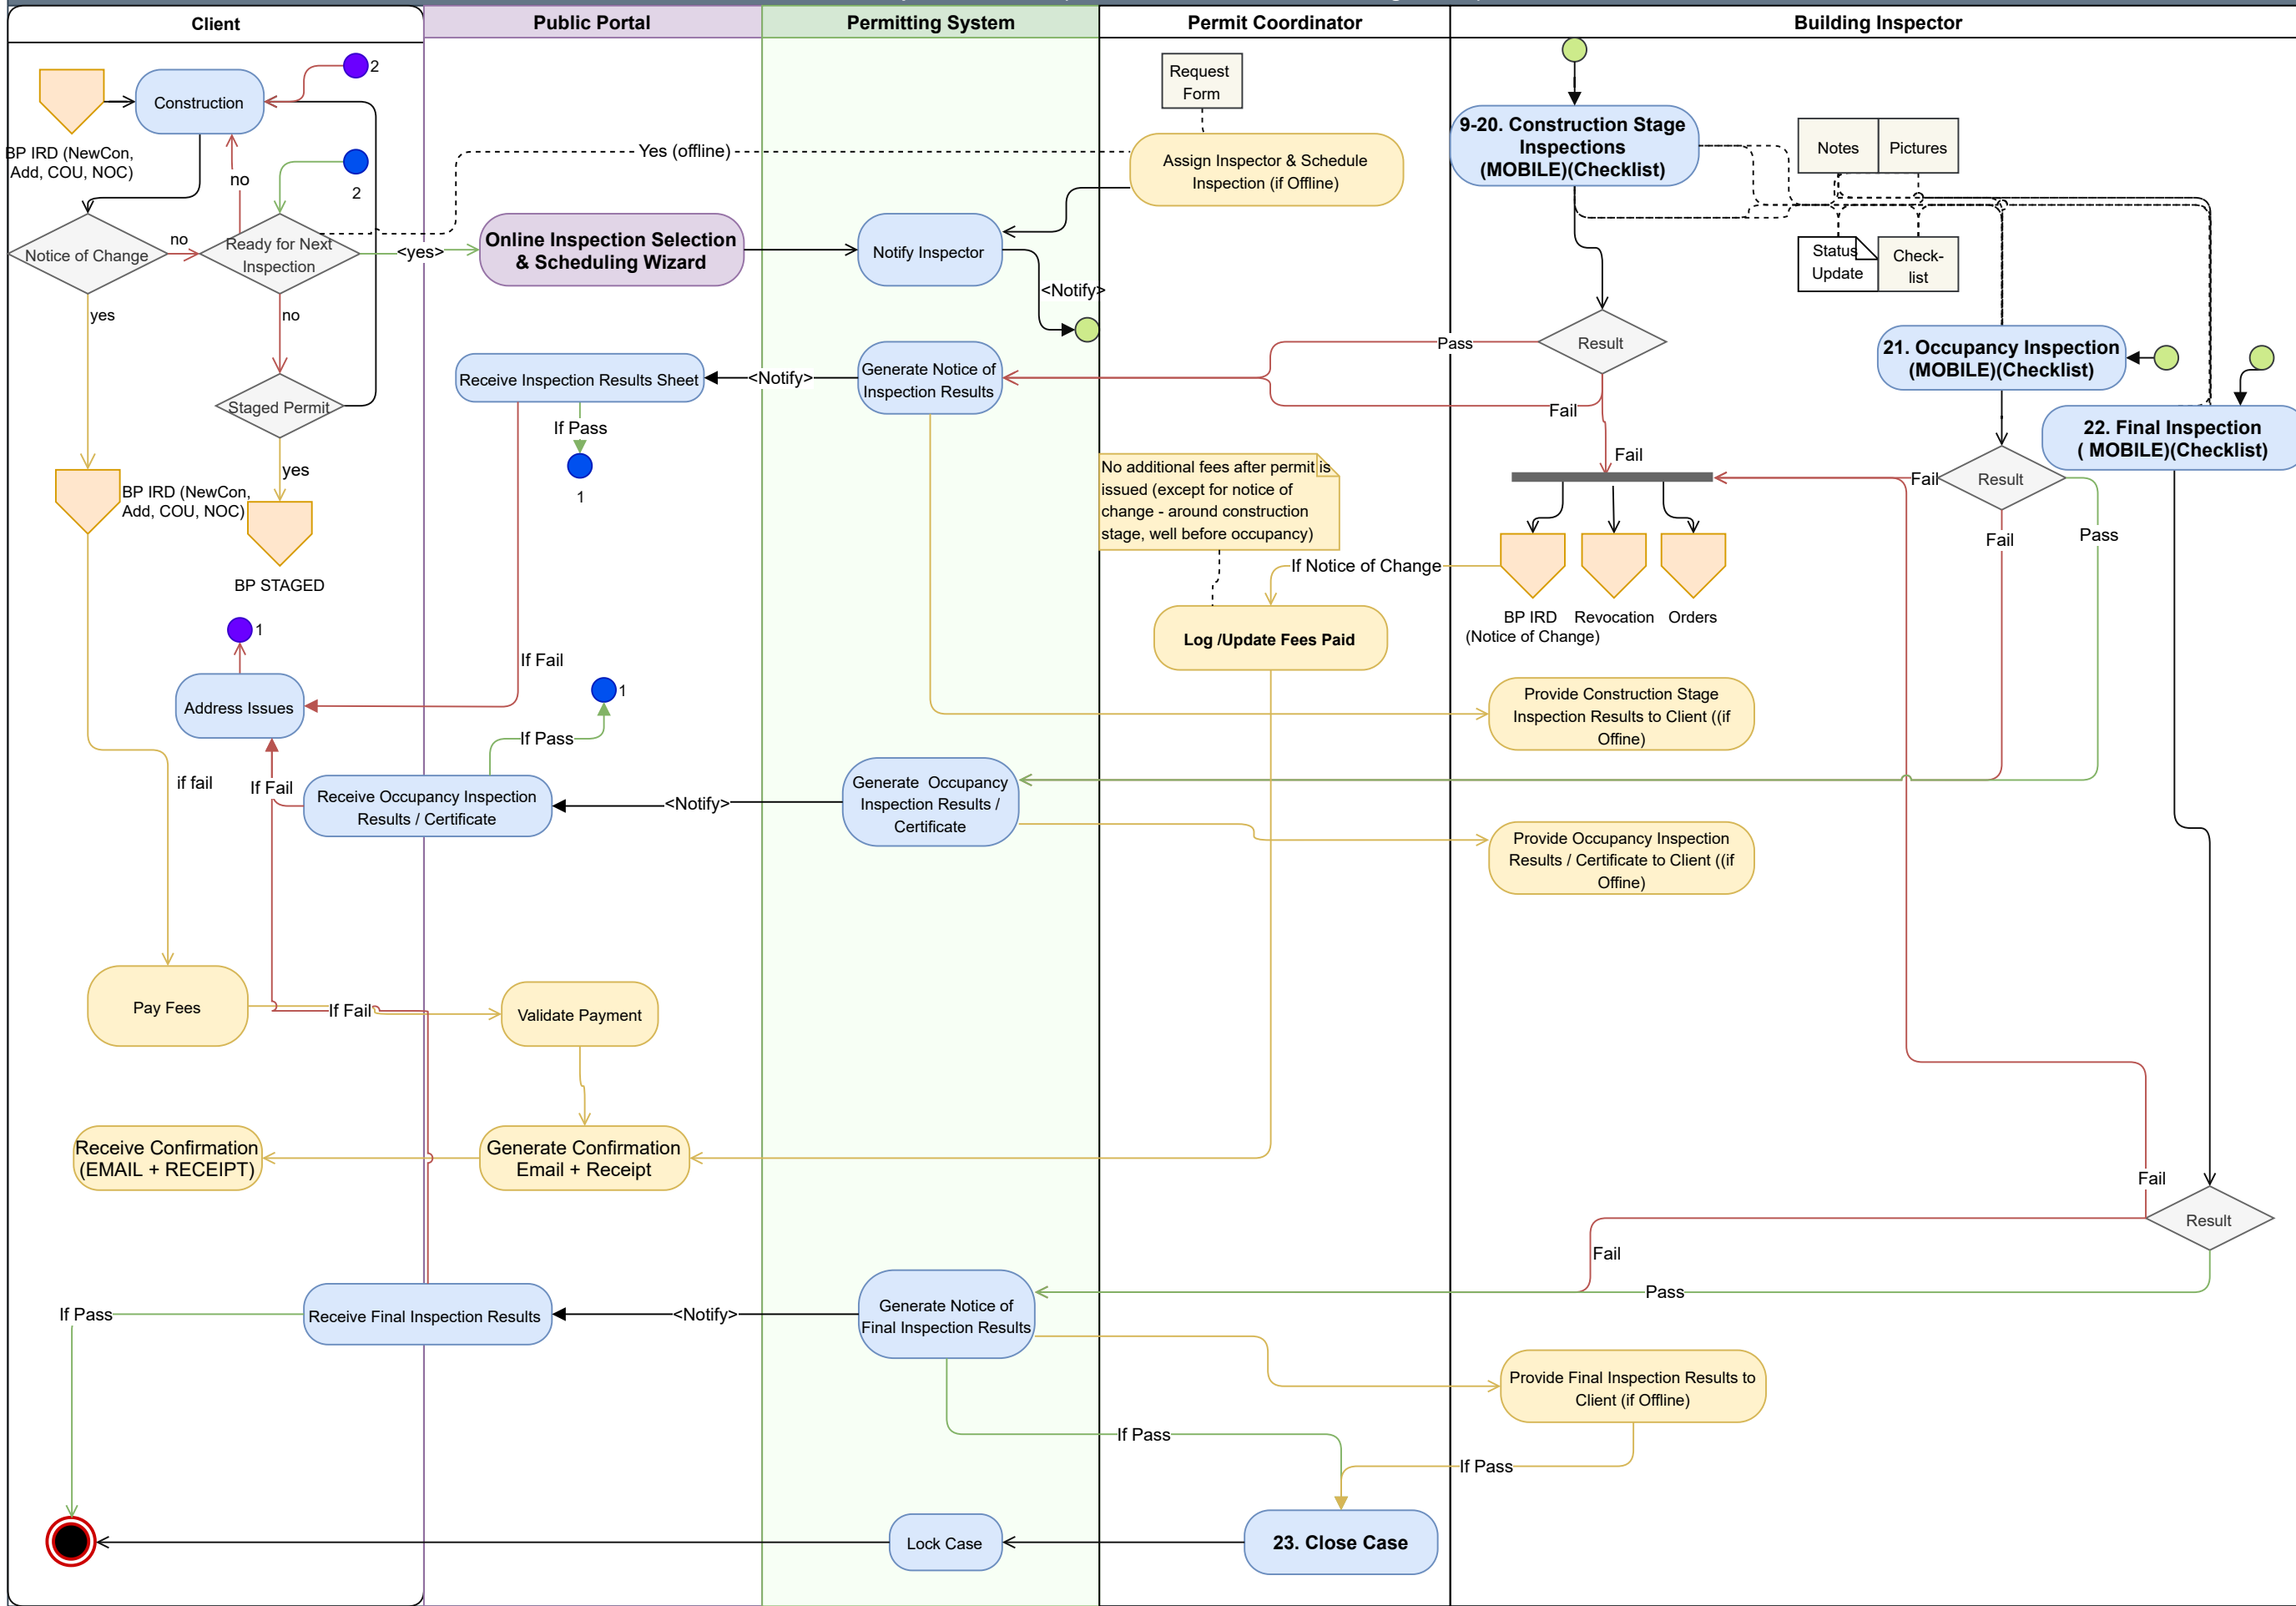

BP - Inspections & Close (New Construction, Additions, Change of Use)

**Legend**

- Start (Red circle with black border)
- End (Red circle with black border and red center)
- Decision (Diamond shape)
- Fork (T-junction)
- Note (Paper icon)
- Activity / Task / Action (Rounded rectangle)
- Object (Rectangle)
- message (Arrow with label)
- on-page reference (Green circle)

Optional Tasks that can be added to the workflow